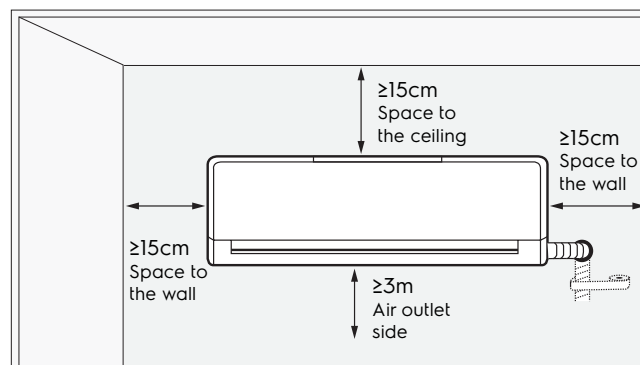

# Dimension Guide

### Dimensions

	width	height	depth
Product (mm)	830	295	222

**Please note!** Dimensions to be used as a guide only. All customers MUST refer to the user manual supplied with the product for detailed installation instructions.