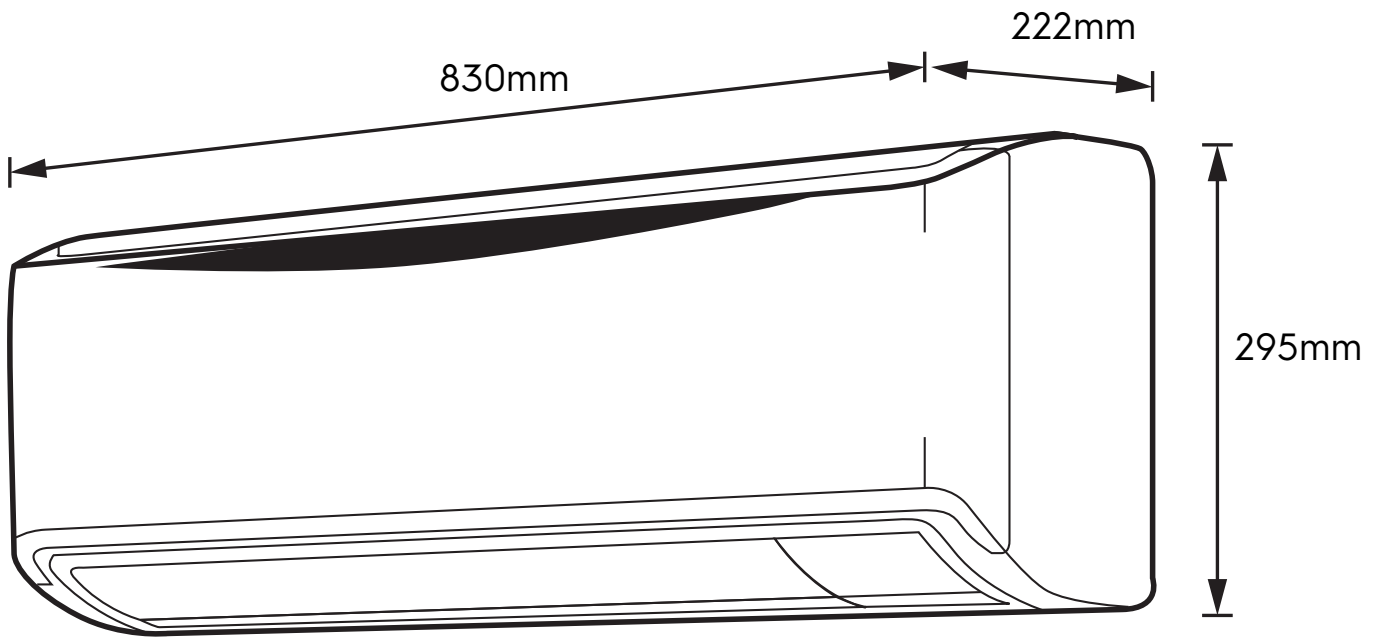

# Dimension Guide

### Dimensions

	width	height	depth
Product (mm)	830	295	222

**Please note!** Dimensions to be used as a guide only. All customers MUST refer to the user manual supplied with the product for detailed installation instructions.