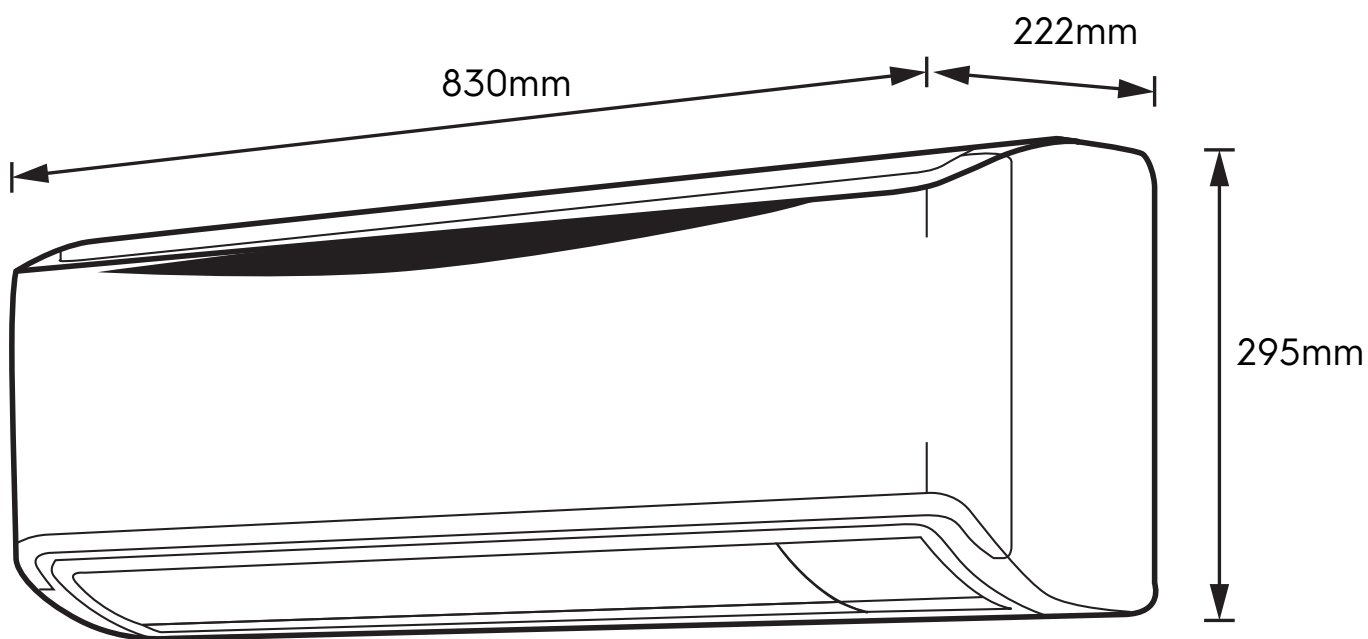

Dimension Guide

Air conditioner

Model:
ESV125C3HA

Dimensions

| | width | height | depth |
|--------------|-------|--------|-------|
| Product (mm) | 830 | 295 | 222 |

Please note! Dimensions to be used as a guide only. All customers MUST refer to the user manual supplied with the product for detailed installation instructions.