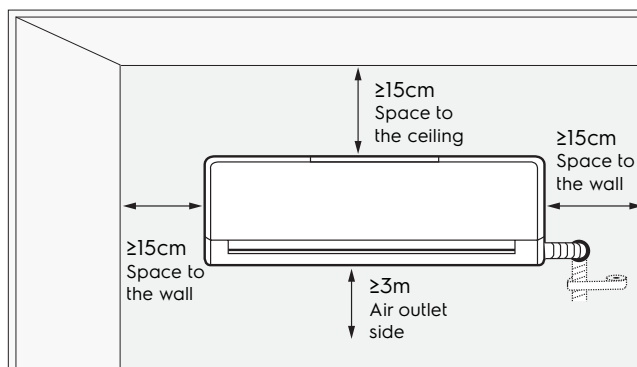

Dimension Guide

Air conditioner

Model:
ESV125C3HA

Dimensions

| | width | height | depth |
|--------------|-------|--------|-------|
| Product (mm) | 830 | 295 | 222 |

Please note! Dimensions to be used as a guide only. All customers MUST refer to the user manual supplied with the product for detailed installation instructions.