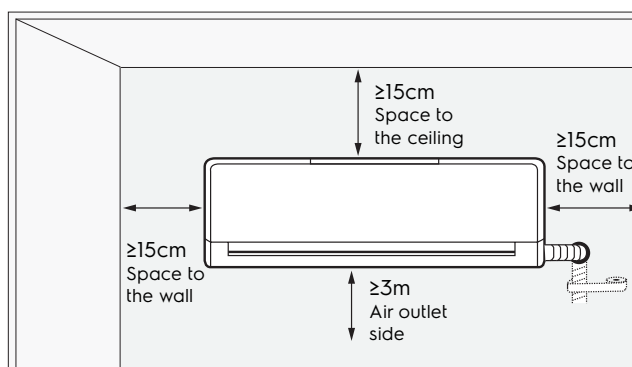

Dimension Guide

Air conditioner

Model:
ESV183C1AA

Dimensions			
	width	height	depth
Product (mm)	1030	295	222

Please note! Dimensions to be used as a guide only. All customers MUST refer to the user manual supplied with the product for detailed installation instructions.