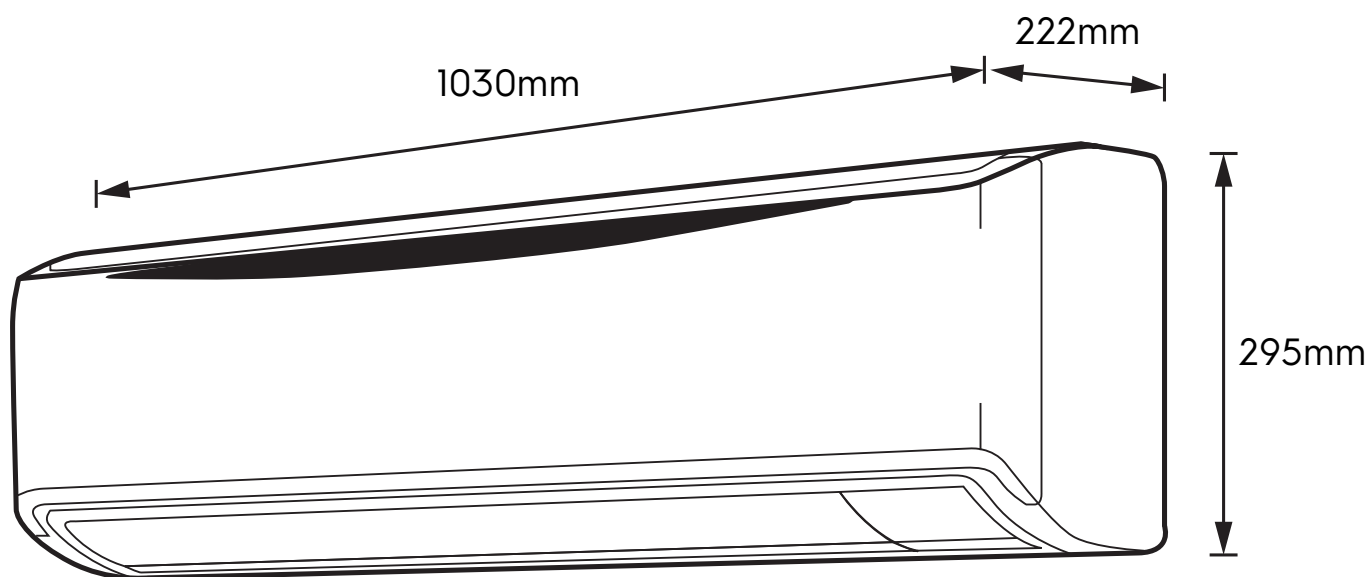

Dimension Guide

Air conditioner

Model:
ESV183C1AA

Dimensions			
	width	height	depth
Product (mm)	1030	295	222

Please note! Dimensions to be used as a guide only. All customers MUST refer to the user manual supplied with the product for detailed installation instructions.