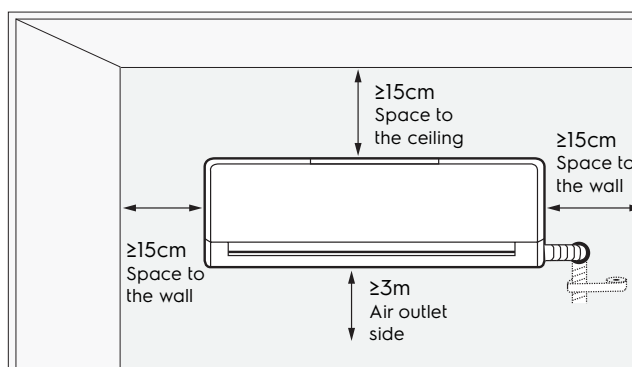

Dimension Guide

Air conditioner

Model:
ESV183C2UA

Dimensions			
	width	height	depth
Product (mm)	1030	295	222

Please note! Dimensions to be used as a guide only. All customers MUST refer to the user manual supplied with the product for detailed installation instructions.