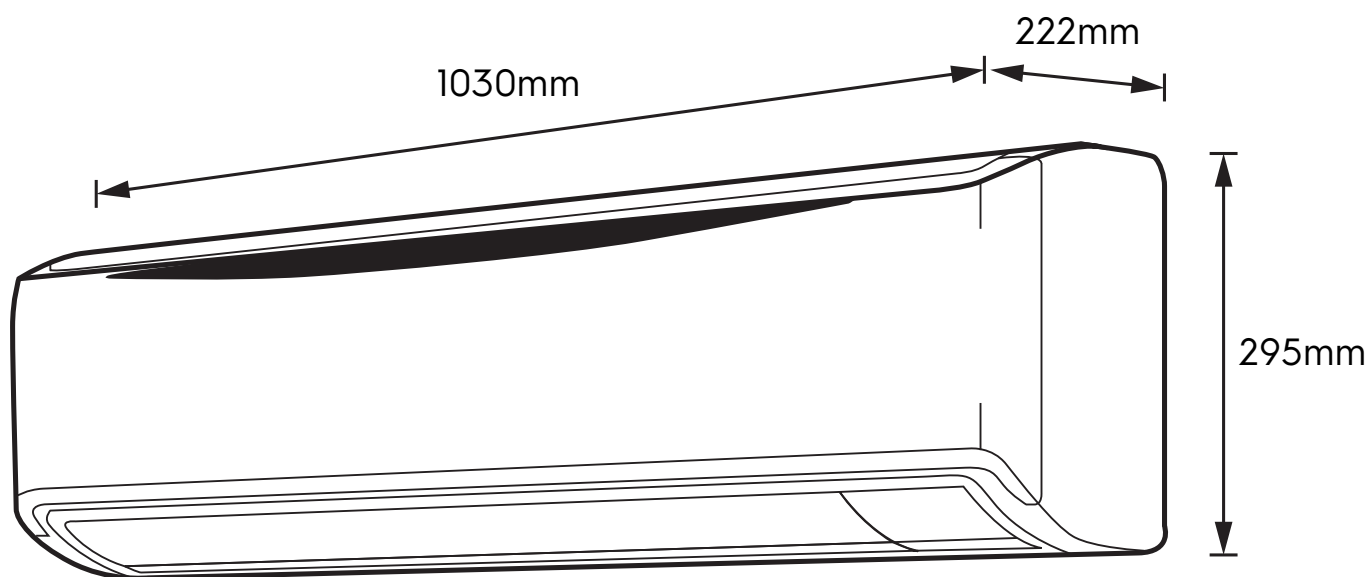

Dimension Guide

Air conditioner

Model:
ESV183C2UA

Dimensions			
	width	height	depth
Product (mm)	1030	295	222

Please note! Dimensions to be used as a guide only. All customers MUST refer to the user manual supplied with the product for detailed installation instructions.