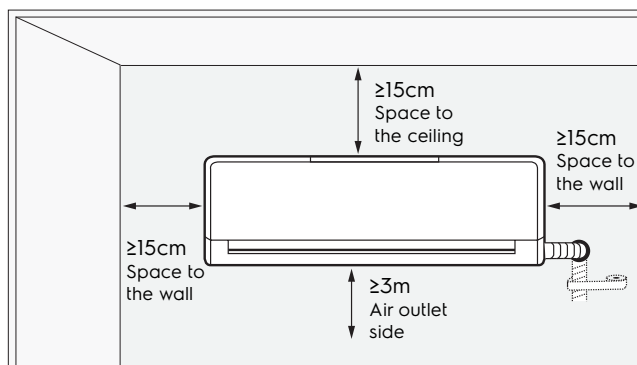

# Dimension Guide

### Dimensions

	width	height	depth
Product (mm)	1030	295	222

**Please note!** Dimensions to be used as a guide only. All customers MUST refer to the user manual supplied with the product for detailed installation instructions.