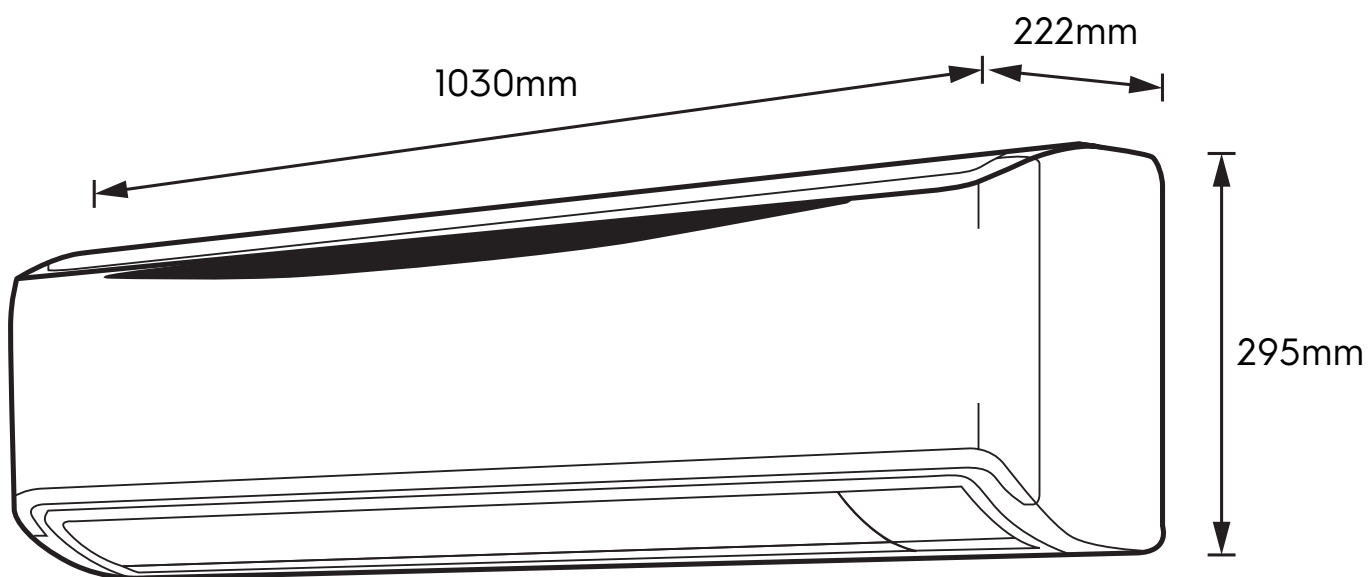

# Dimension Guide

### Dimensions

	width	height	depth
Product (mm)	1030	295	222

**Please note!** Dimensions to be used as a guide only. All customers MUST refer to the user manual supplied with the product for detailed installation instructions.