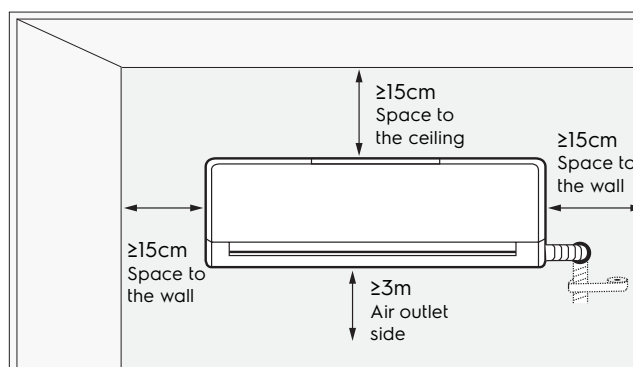

Dimension Guide

Air conditioner

Model:
ESV185C3NA

Dimensions			
	width	height	depth
Product (mm)	1030	295	222

Please note! Dimensions to be used as a guide only. All customers MUST refer to the user manual supplied with the product for detailed installation instructions.