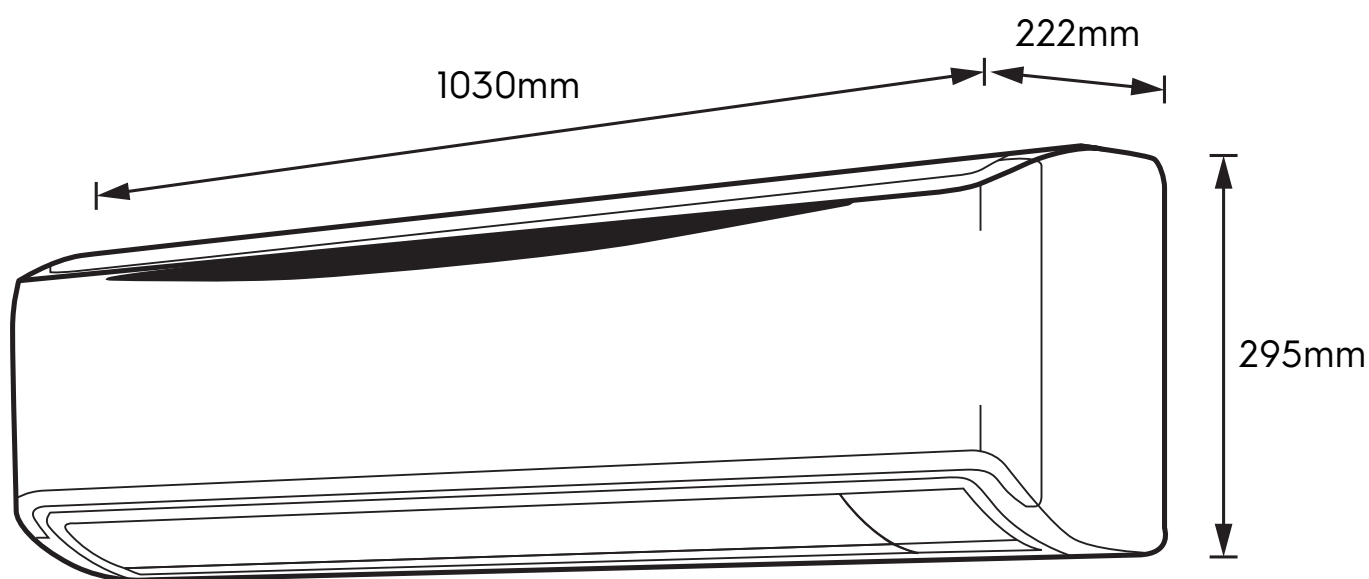

Dimension Guide

Air conditioner

Model:
ESV185C3NA

Dimensions			
	width	height	depth
Product (mm)	1030	295	222

Please note! Dimensions to be used as a guide only. All customers MUST refer to the user manual supplied with the product for detailed installation instructions.