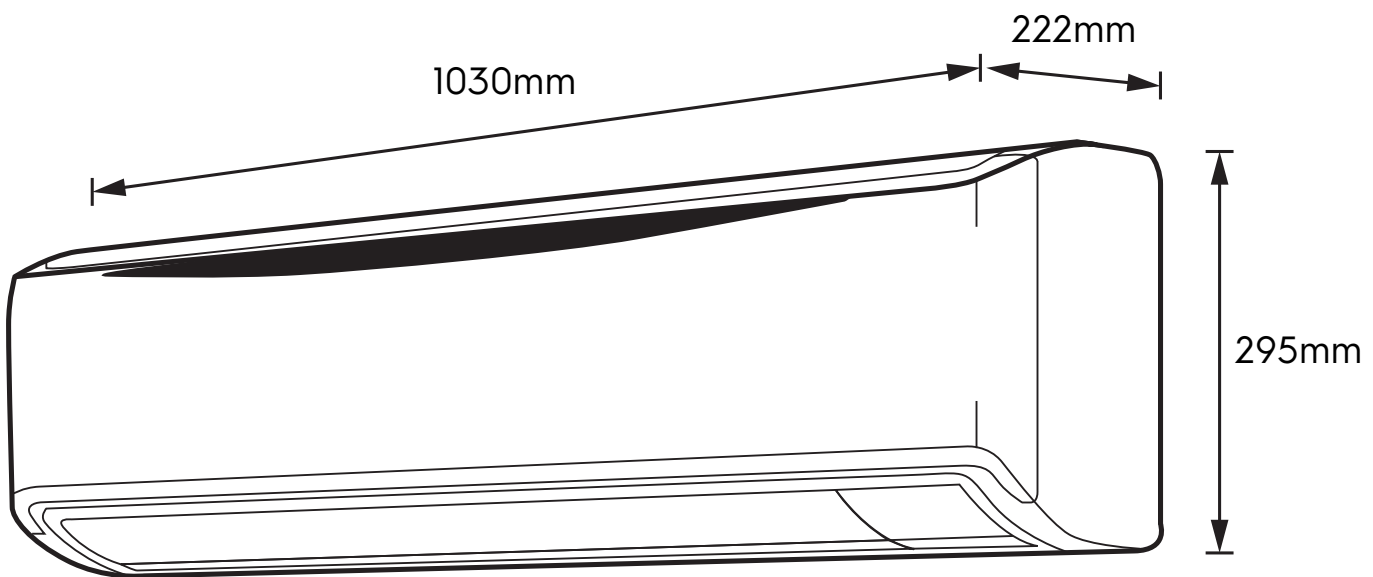

Dimension Guide

Air conditioner

Model:
ESV223C2CA

Dimensions

	width	height	depth
Product (mm)	1030	295	222

Please note! Dimensions to be used as a guide only. All customers MUST refer to the user manual supplied with the product for detailed installation instructions.