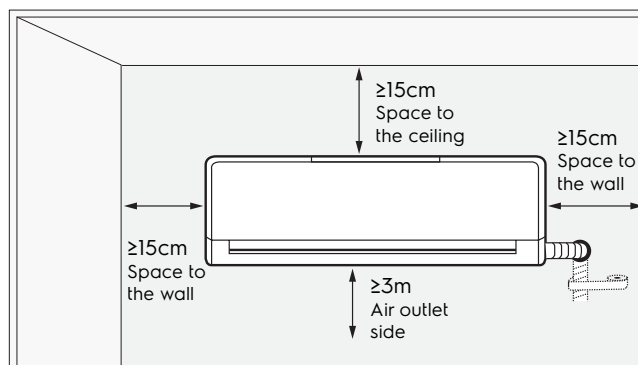

Dimension Guide

Air conditioner

Model:
ESV223C2CA

Dimensions

	width	height	depth
Product (mm)	1030	295	222

Please note! Dimensions to be used as a guide only. All customers MUST refer to the user manual supplied with the product for detailed installation instructions.