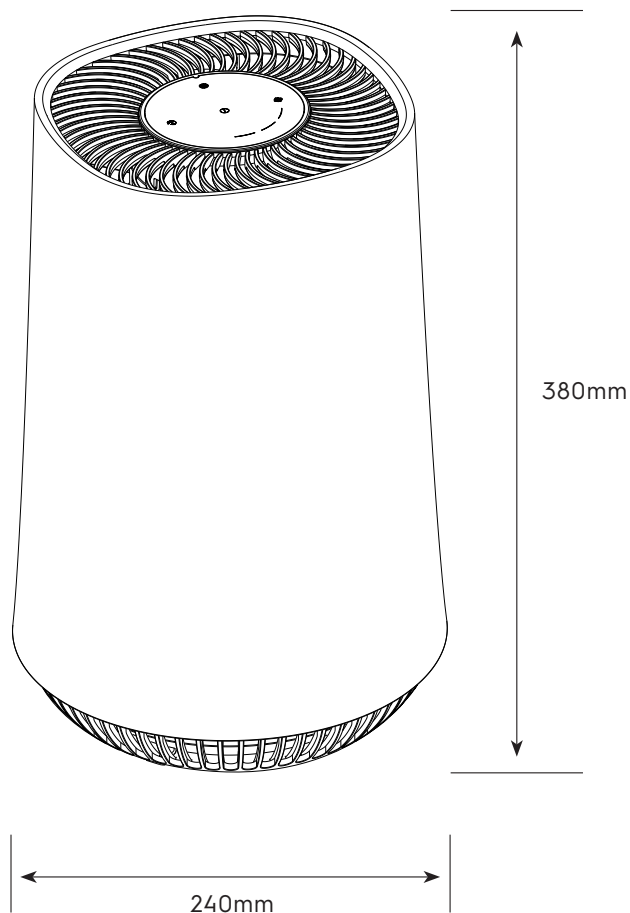

Dimension Guide

Air-purifier

Model:
FA31-200WT

Dimensions

	width	height	depth
Product (mm)	240	380	240

Please note! Dimensions to be used as a guide only. All customers MUST refer to the user manual supplied with the product for detailed installation instructions.