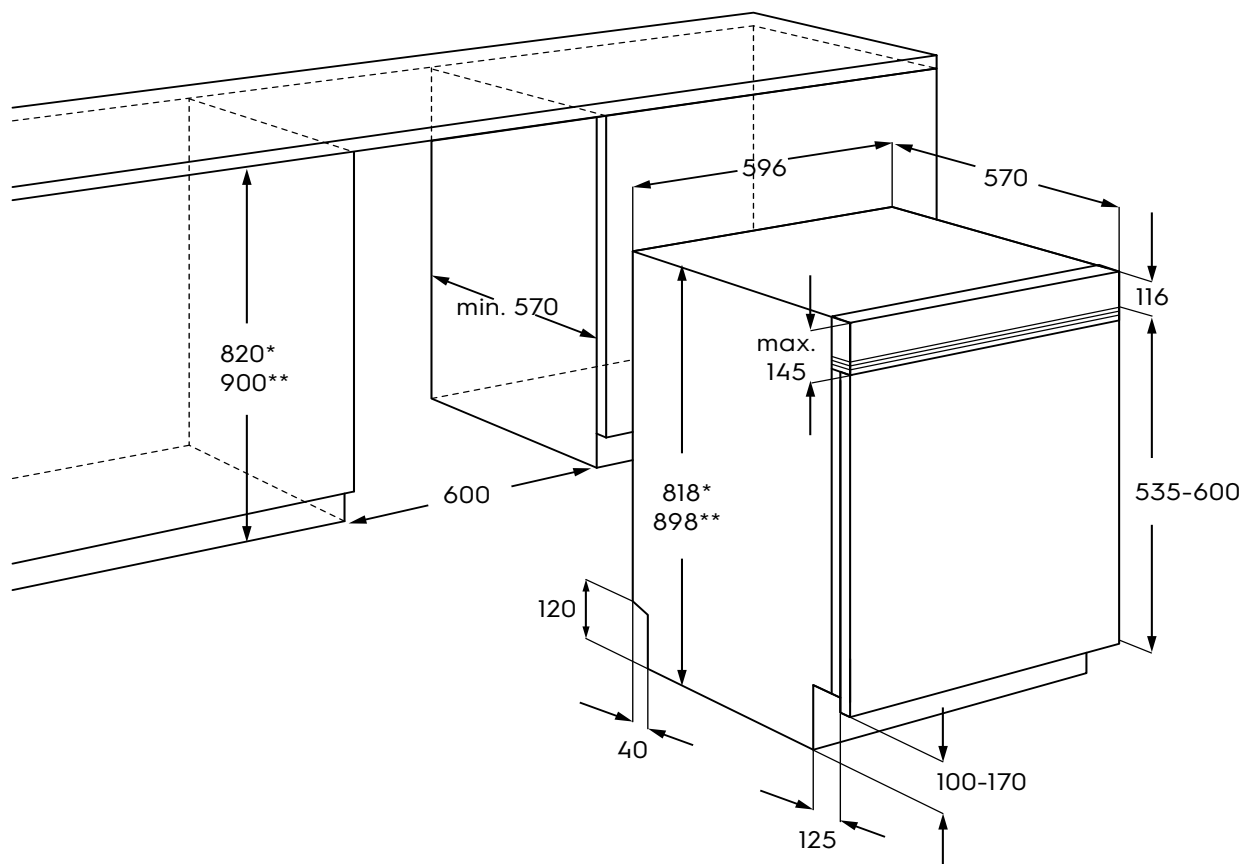

Dimension Guide

Semi Integrated Dishwasher

Model:
EEM48300IX

Dimensions			
	width	height	depth
Cut-out (mm)	600	820-900	570
Product (mm)	596	818	550

Please note! Dimensions to be used as a guide only. All customers MUST refer to the user manual supplied with the product for detailed installation instructions.