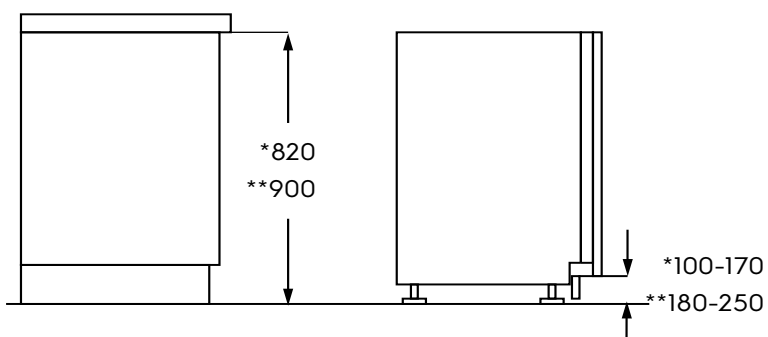

Dimension Guide

Semi Integrated Dishwasher

Model:
EEM48300IX

Dimensions			
	width	height	depth
Cut-out (mm)	600	820-900	570
Product (mm)	596	818	550

Please note! Dimensions to be used as a guide only. All customers MUST refer to the user manual supplied with the product for detailed installation instructions.