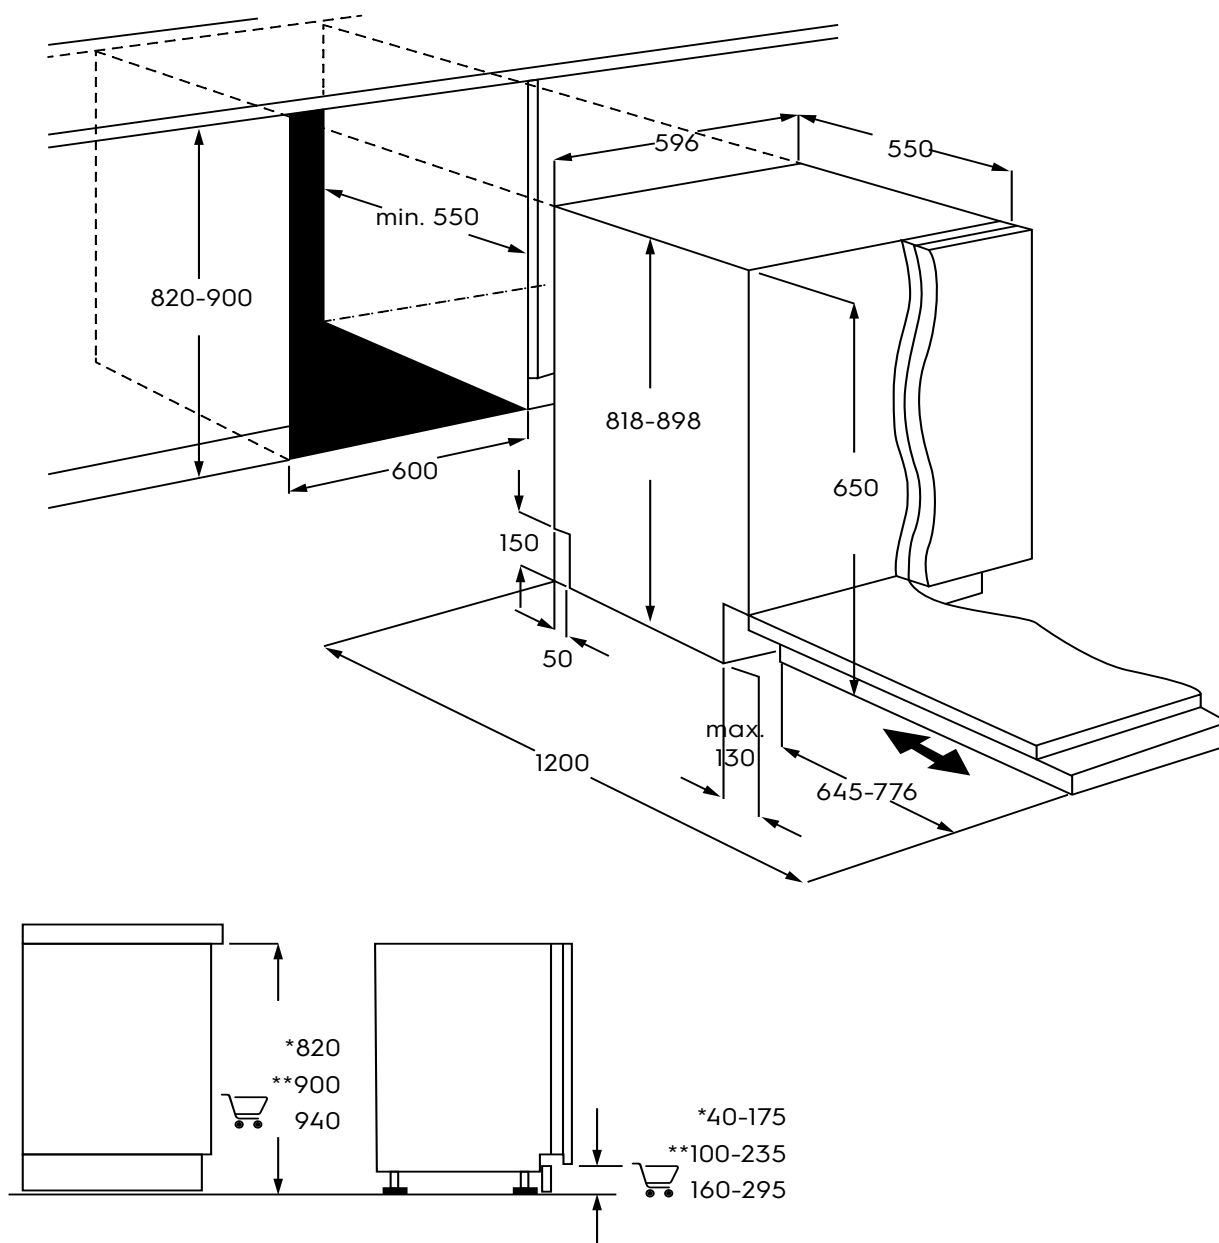

# Dimension Guide

## Fully Integrated Dishwasher

**Model:**  
EEM48330L

Dimensions	width	height	depth
	Cut-out (mm)	600	820-900
Product (mm)	596	818	550

**Please note!** Dimensions to be used as a guide only. All customers MUST refer to the user manual supplied with the product for detailed installation instructions.  
© 2022 Electrolux S.E.A PTE. LTD. E\_DIM\_EEM48330L\_Dim\_Mar22