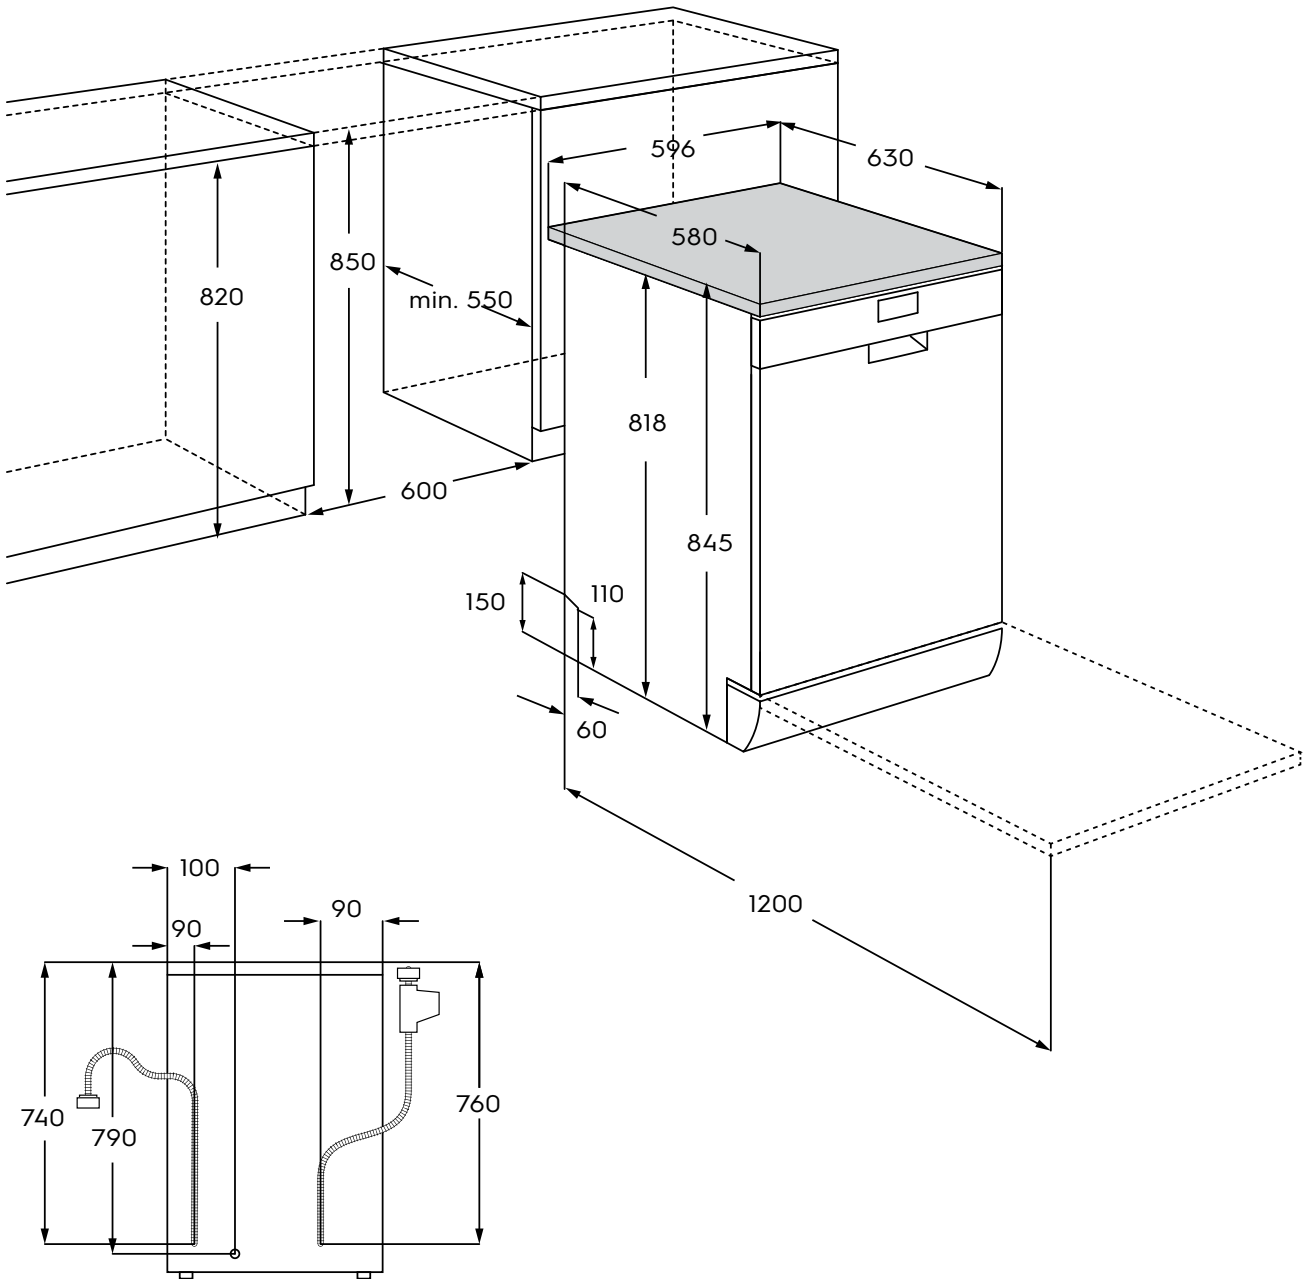

Dimension Guide

Freestanding Dishwasher

Model:
ESA47200SW

| Dimensions | | | |
|--------------|-------|--------|-------|
| | width | height | depth |
| Cut-out (mm) | 600 | 820 | 550 |
| Product (mm) | 596 | 818 | 630 |

Please note! Dimensions to be used as a guide only. All customers MUST refer to the user manual supplied with the product for detailed installation instructions.
© 2022 Electrolux S.E.A PTE. LTD. E_DIM_ESA47200SW_Dim_Mar22