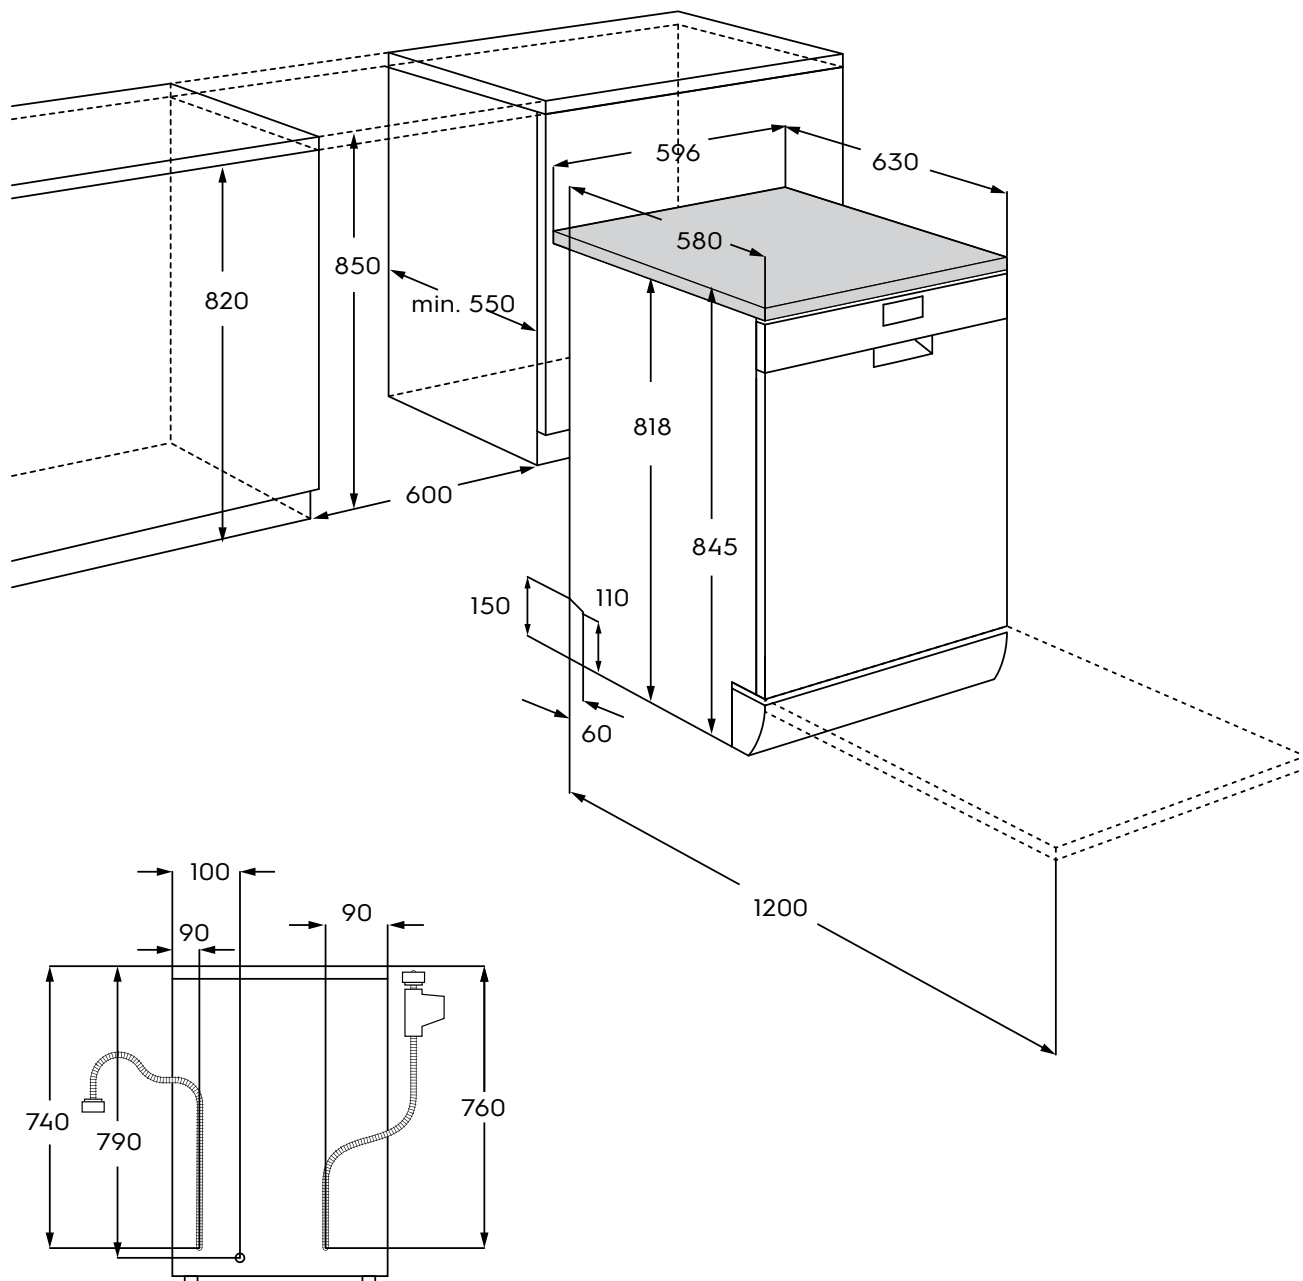

Dimension Guide

Freestanding Dishwasher

Model:
ESZ69300SX

Dimensions

	width	height	depth
Cut-out (mm)	600	820	550
Product (mm)	596	818	630

Please note! Dimensions to be used as a guide only. All customers MUST refer to the user manual supplied with the product for detailed installation instructions.