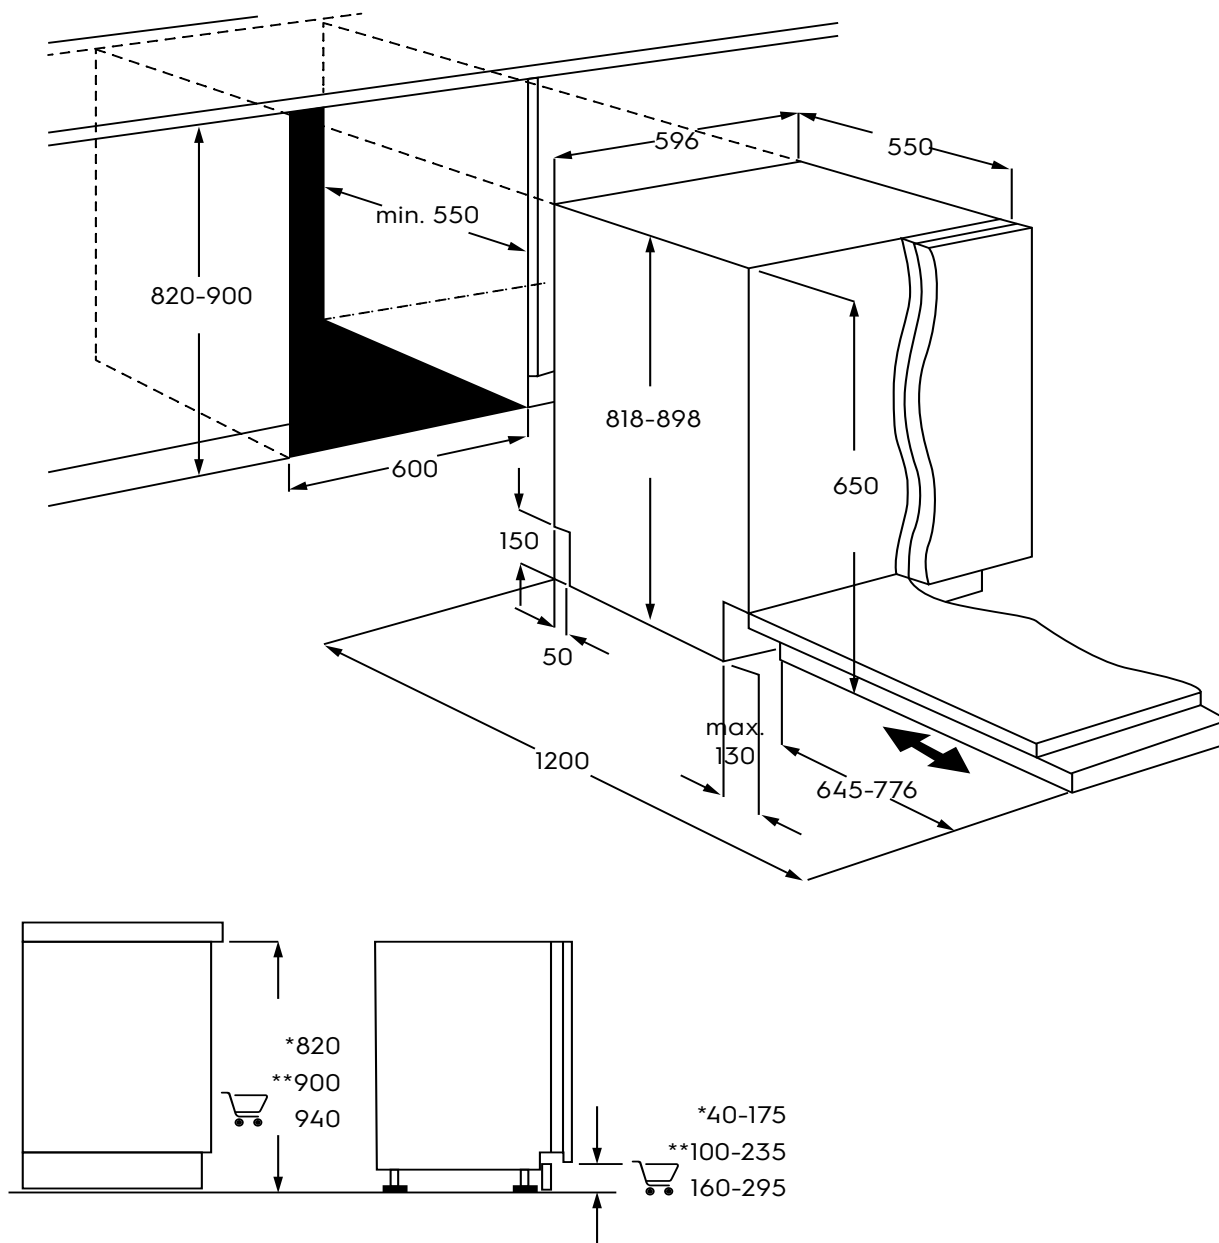

Dimension Guide

Fully Integrated Dishwasher

Model:
KESD7100L

| Dimensions | | | |
|--------------|-------|---------|-------|
| | width | height | depth |
| Cut-out (mm) | 600 | 820-900 | 570 |
| Product (mm) | 596 | 818 | 550 |

Please note! Dimensions to be used as a guide only. All customers MUST refer to the user manual supplied with the product for detailed installation instructions.
© 2022 Electrolux S.E.A PTE. LTD. E_DIM_KESD7100L_Dim_Mar22