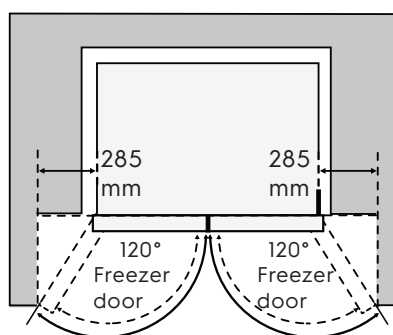

Dimension Guide

Quad door refrigerator

Model:

EQE5700C-S

Fresh food door 126°

126° Fresh food door

Installation options for optimal aesthetics :

Minimum side clearance kitchen cabinet

Fridge body must sit 10mm proud of kitchen cabinetry.

Minimum cabinetry opening (WxDxH) :
900mm x 649mm x 1800mm

Front of fridge body in line with kitchen cabinet

Side clearance must be 25mm either side of fridge body, to have the fridge doors siting proud of the kitchen cabinetry.

Minimum cabinetry opening (WxDxH) :
940mm x 659mm x 1800mm

Note : Spacers supplied to assist

Fridge door flush with the cabinetry

Side clearance must be 90mm either side of the fridge body, to have the fridge doors siting flush with the kitchen cabinetry.

Minimum cabinetry opening (WxDxH) :
1070mm x 741mm x 1800mm

Note : Spacers supplied to assist

Quad door refrigerator	Door width (W)	Total depth (D)	Maximum height (H)	Cabinet width (W1)	Cabinet height (H1)	Cabinet depth (D1)	Depth door open 90° (D2)
EQE5700C-S	896	726	1795	890	1775	640	1104