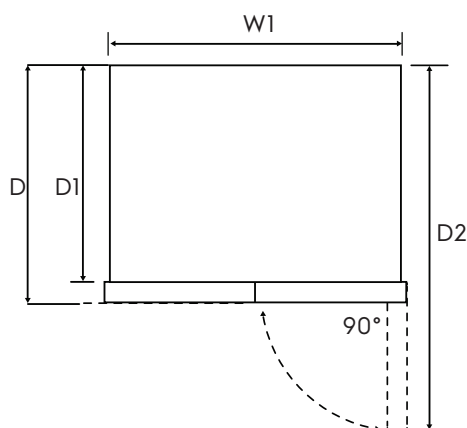

Dimension Guide

Quad door refrigerator

Model:

EQE5700C-S

Fresh food door 126°

126° Fresh food door

Installation options for optimal aesthetics :

Minimum side clearance kitchen cabinet

Fridge body must sit 10mm proud of kitchen cabinetry.

Minimum cabinetry opening (WxDxH) :
900mm x 649mm x 1800mm

Front of fridge body in line with kitchen cabinet

Side clearance must be 25mm either side of fridge body, to have the fridge doors siting proud of the kitchen cabinetry.

Minimum cabinetry opening (WxDxH) :
940mm x 659mm x 1800mm

Note : Spacers supplied to assist

Fridge door flush with the cabinetry

Side clearance must be 90mm either side of the fridge body, to have the fridge doors siting flush with the kitchen cabinetry.

Minimum cabinetry opening (WxDxH) :
1070mm x 741mm x 1800mm

Note : Spacers supplied to assist

Quad door refrigerator	Door width (W)	Total depth (D)	Maximum height (H)	Cabinet width (W1)	Cabinet height (H1)	Cabinet depth (D1)	Depth door open 90° (D2)
EQE5700C-S	896	726	1795	890	1775	640	1104