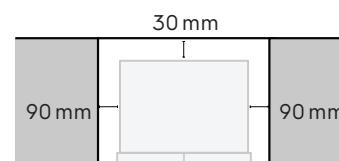

Minimum cabinetry opening (WxDxH) :
940mm x 659mm x 1800mm

Note : Spacers supplied to assist

Fridge door flush with the cabinetry

Side clearance must be 90mm either side of the fridge body, to have the fridge doors siting flush with the kitchen cabinetry.

Minimum cabinetry opening (WxDxH) :
1070mm x 741mm x 1800mm

Note : Spacers supplied to assist

Quad door refrigerator	Door width (W)	Total depth (D)	Maximum height (H)	Cabinet width (W1)	Cabinet height (H1)	Cabinet depth (D1)	Depth door open 90° (D2)
EQE5700C-S	896	726	1795	890	1775	640	1104