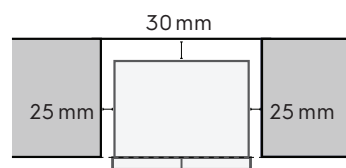

Dimension Guide

Quad door refrigerator

Model:

EQE5700C-S

Fresh food door 126°

126° Fresh food door

Installation options for optimal aesthetics :

Minimum side clearance kitchen cabinet

Fridge body must sit 10mm proud of kitchen cabinetry.

Minimum cabinetry opening (WxDxH) :
900mm x 649mm x 1800mm

Front of fridge body in line with kitchen cabinet

Side clearance must be 25mm either side of fridge body, to have the fridge doors siting proud of the kitchen cabinetry.

Minimum cabinetry opening (WxDxH) :
940mm x 659mm x 1800mm

Note : Spacers supplied to assist

Fridge door flush with the cabinetry

Side clearance must be 90mm either side of the fridge body, to have the fridge doors siting flush with the kitchen cabinetry.

Minimum cabinetry opening (WxDxH) :
1070mm x 741mm x 1800mm

Note : Spacers supplied to assist

Quad door refrigerator	Door width (W)	Total depth (D)	Maximum height (H)	Cabinet width (W1)	Cabinet height (H1)	Cabinet depth (D1)	Depth door open 90° (D2)
EQE5700C-S	896	726	1795	890	1775	640	1104