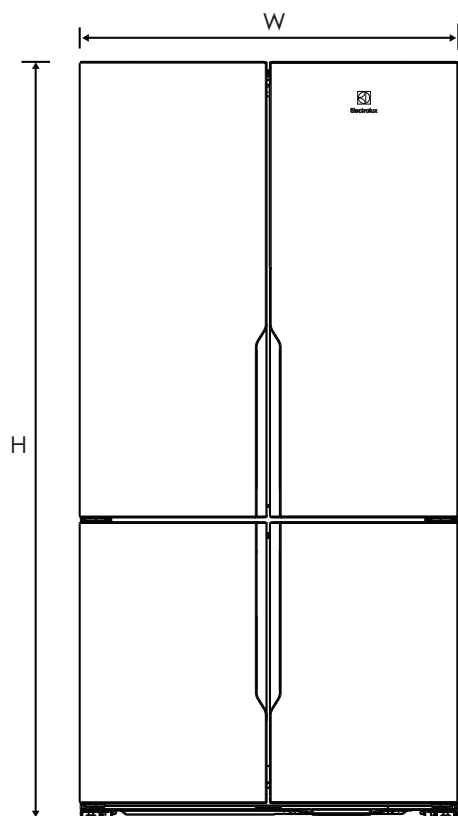

Dimension Guide

Quad door refrigerator

Model:

EQE5700C-S

Fresh food door 126°

126° Fresh food door

Installation options for optimal aesthetics :

Minimum side clearance kitchen cabinet

Fridge body must sit 10mm proud of kitchen cabinetry.

Minimum cabinetry opening (WxDxH) :
900mm x 649mm x 1800mm

Front of fridge body in line with kitchen cabinet

Side clearance must be 25mm either side of fridge body, to have the fridge doors siting proud of the kitchen cabinetry.

Minimum cabinetry opening (WxDxH) :
940mm x 659mm x 1800mm

Note : Spacers supplied to assist

Fridge door flush with the cabinetry

Side clearance must be 90mm either side of the fridge body, to have the fridge doors siting flush with the kitchen cabinetry.

Minimum cabinetry opening (WxDxH) :
1070mm x 741mm x 1800mm

Note : Spacers supplied to assist

Quad door refrigerator	Door width (W)	Total depth (D)	Maximum height (H)	Cabinet width (W1)	Cabinet height (H1)	Cabinet depth (D1)	Depth door open 90° (D2)
EQE5700C-S	896	726	1795	890	1775	640	1104