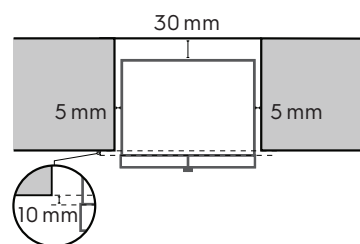

Dimension Guide

Quad door refrigerator

Model:

EQE5700C-S

Fresh food door 126°

126° Fresh food door

Installation options for optimal aesthetics :

Minimum side clearance kitchen cabinet

Fridge body must sit 10mm proud of kitchen cabinetry.

Minimum cabinetry opening (WxDxH) :
900mm x 649mm x 1800mm

Front of fridge body in line with kitchen cabinet

Side clearance must be 25mm either side of fridge body, to have the fridge doors siting proud of the kitchen cabinetry.

Minimum cabinetry opening (WxDxH) :
940mm x 659mm x 1800mm

Note : Spacers supplied to assist

Fridge door flush with the cabinetry

Side clearance must be 90mm either side of the fridge body, to have the fridge doors siting flush with the kitchen cabinetry.

Minimum cabinetry opening (WxDxH) :
1070mm x 741mm x 1800mm

Note : Spacers supplied to assist

Quad door refrigerator	Door width (W)	Total depth (D)	Maximum height (H)	Cabinet width (W1)	Cabinet height (H1)	Cabinet depth (D1)	Depth door open 90° (D2)
EQE5700C-S	896	726	1795	890	1775	640	1104