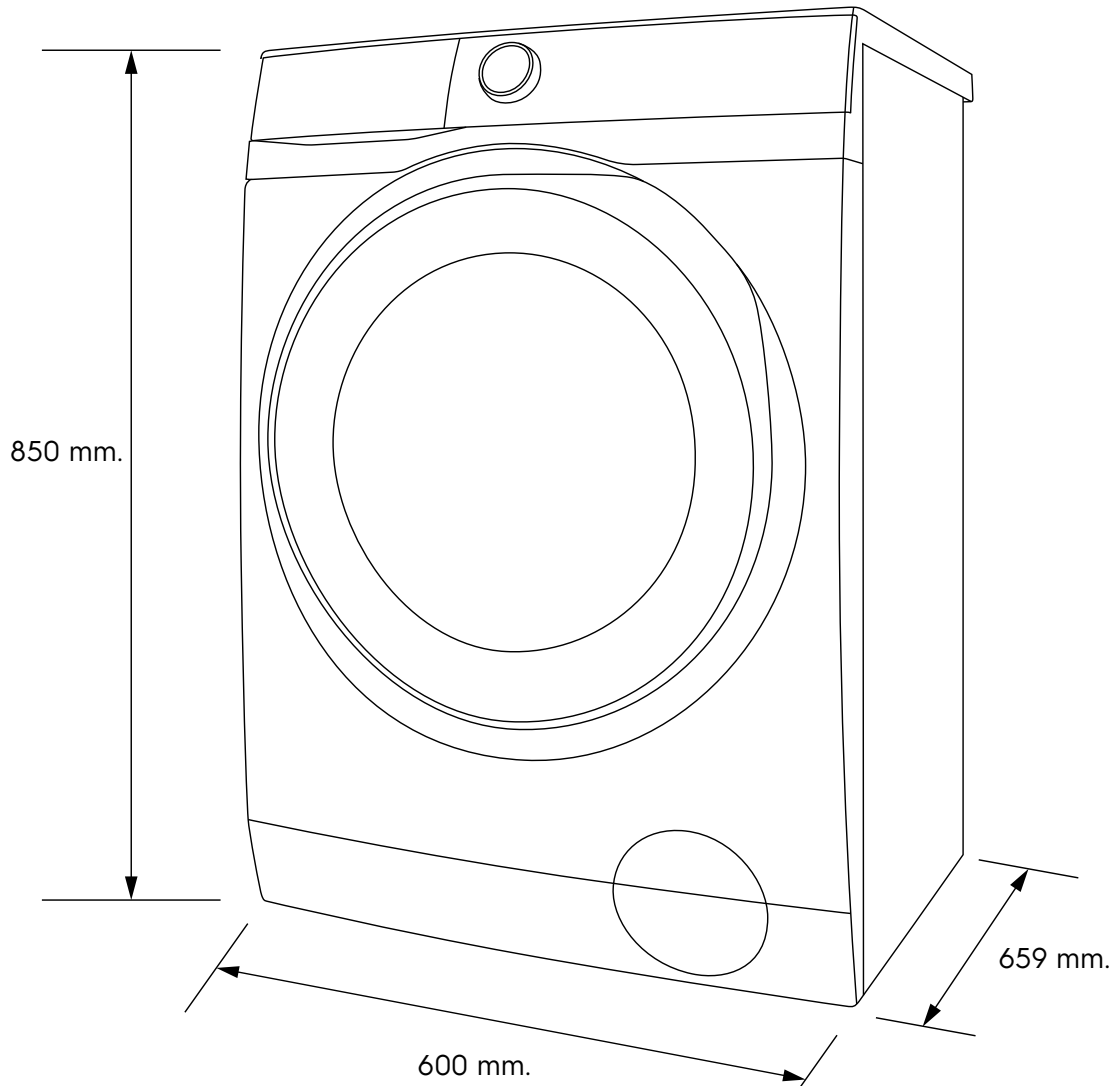

Dimension Guide

Washer dryer

Model:

EWW9024P5SB

EWW1024P5SB

EWW1144P5SB

Please note! Dimensions to be used as a guide only. All customers MUST refer to the user manual supplied with the product for detailed installation instructions.

© 2026 Electrolux S.E.A PTE. LTD. ELX_DIM_EWW9024P5SB_EWW1024P5SB_EWW1144P5SB_Feb26