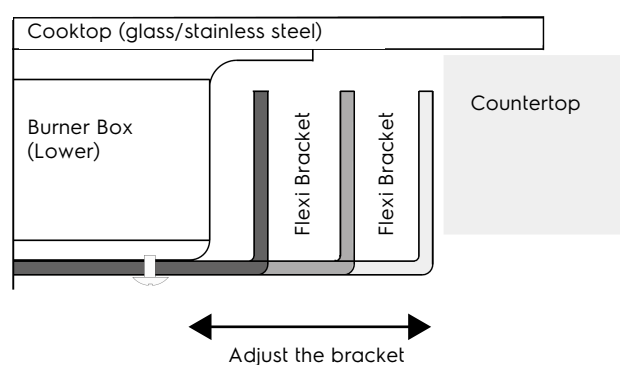

Dimension Guide

Gas Cooktop

Model:
EHG9351BC

Cut-Out Dimension Range

Width (700 -865) x Depth (405-480) R50

IMPORTANT

This is a guide of product dimensions only. For complete installation instructions, refer to the manual provided with product.