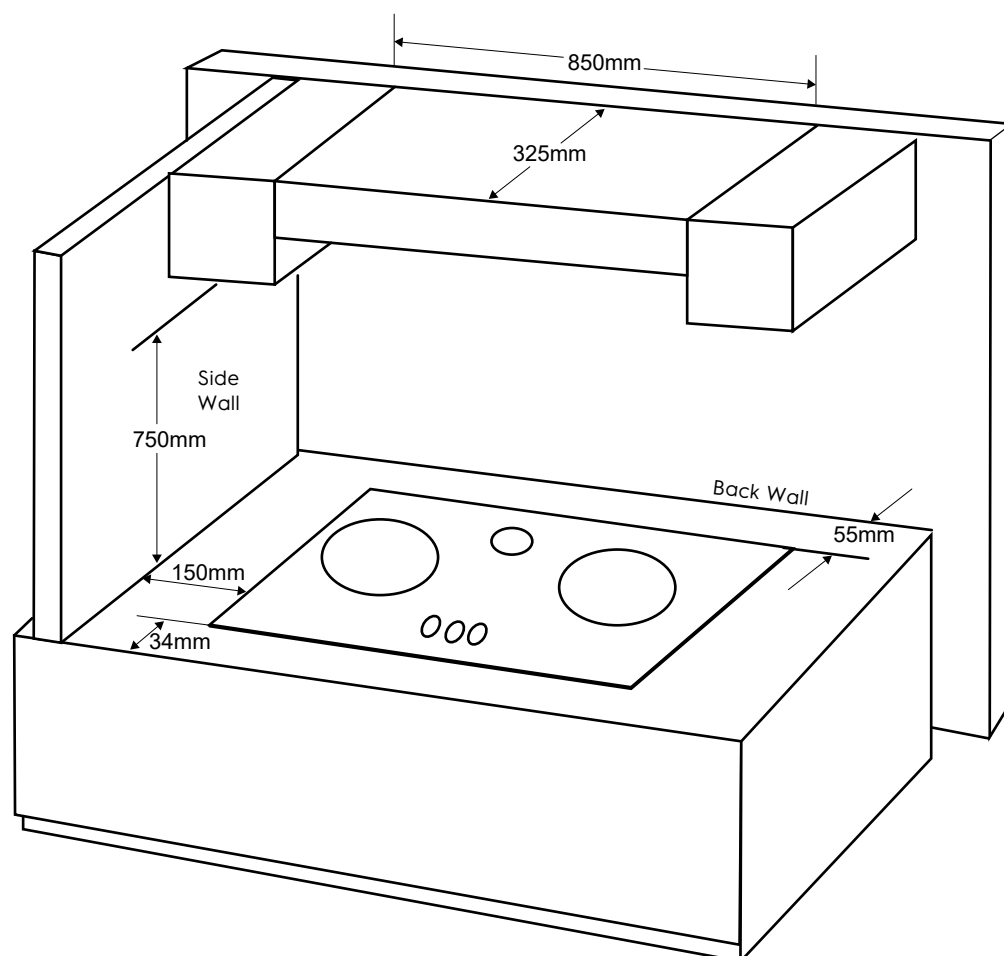

Dimension Guide

Gas Cooktop

Model:
EHG9351BC

Cut-Out Dimension Range

Width (700 -865) x Depth (405-480) R50

IMPORTANT

This is a guide of product dimensions only. For complete installation instructions, refer to the manual provided with product.