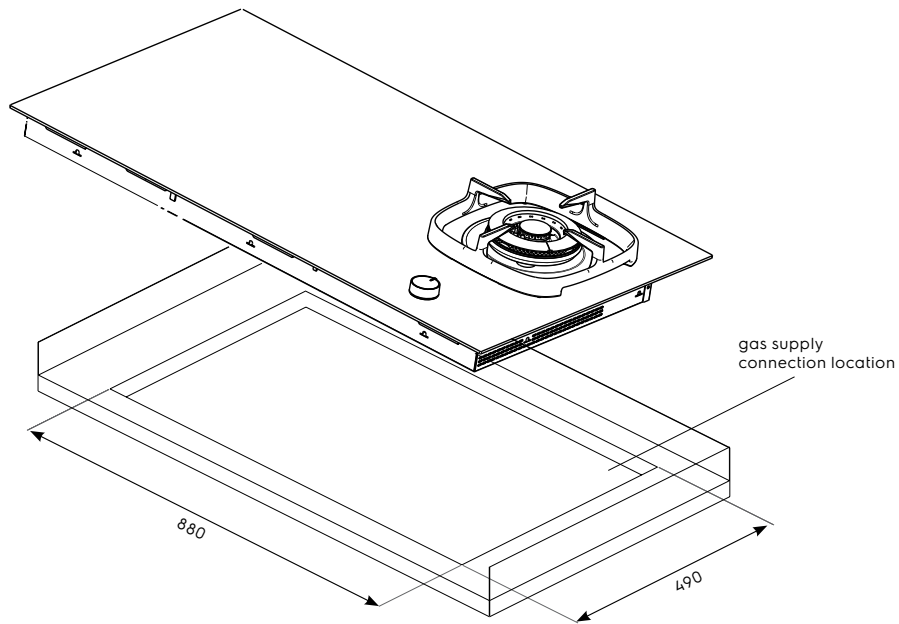

Dimension Guide

Built-in Hybrid Hob

Model:
EHH957BE

Dimensions			
	width	height	depth
Cut-out (mm)	880	66	490
Product (mm)	910	66	520

Please note! Dimensions to be used as a guide only. All customers MUST refer to the user manual supplied with the product for detailed installation instructions.