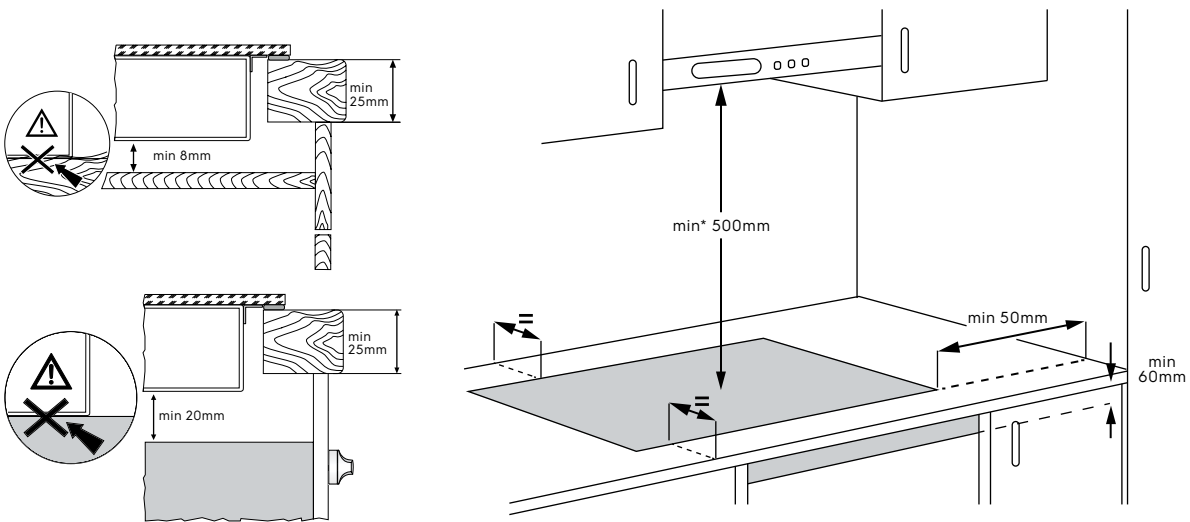

Dimension Guide

Built-in Hybrid Hob

Model:
EHH957BE

Dimensions			
	width	height	depth
Cut-out (mm)	880	66	490
Product (mm)	910	66	520

Please note! Dimensions to be used as a guide only. All customers MUST refer to the user manual supplied with the product for detailed installation instructions.