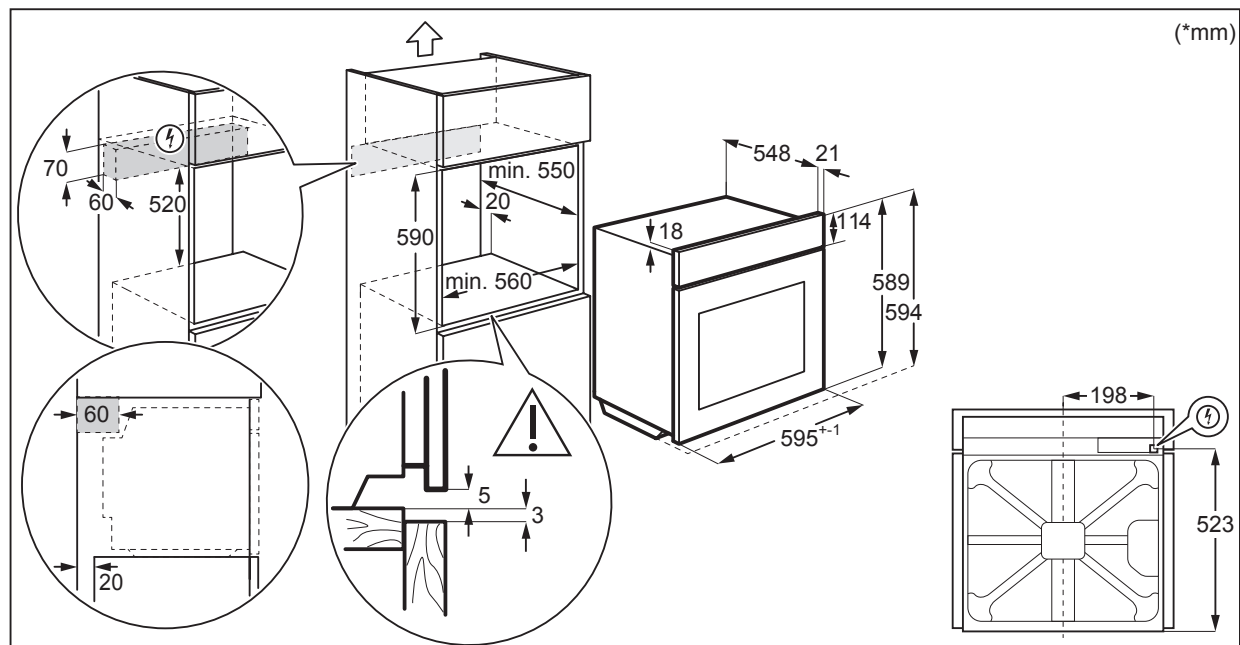

Dimension Guide

Built-in Oven

Model:

KOCBP21XA

Wall Mount

Underbench

Please note! Dimensions to be used as a guide only. All customers MUST refer to the user manual supplied with the product for detailed installation instructions.