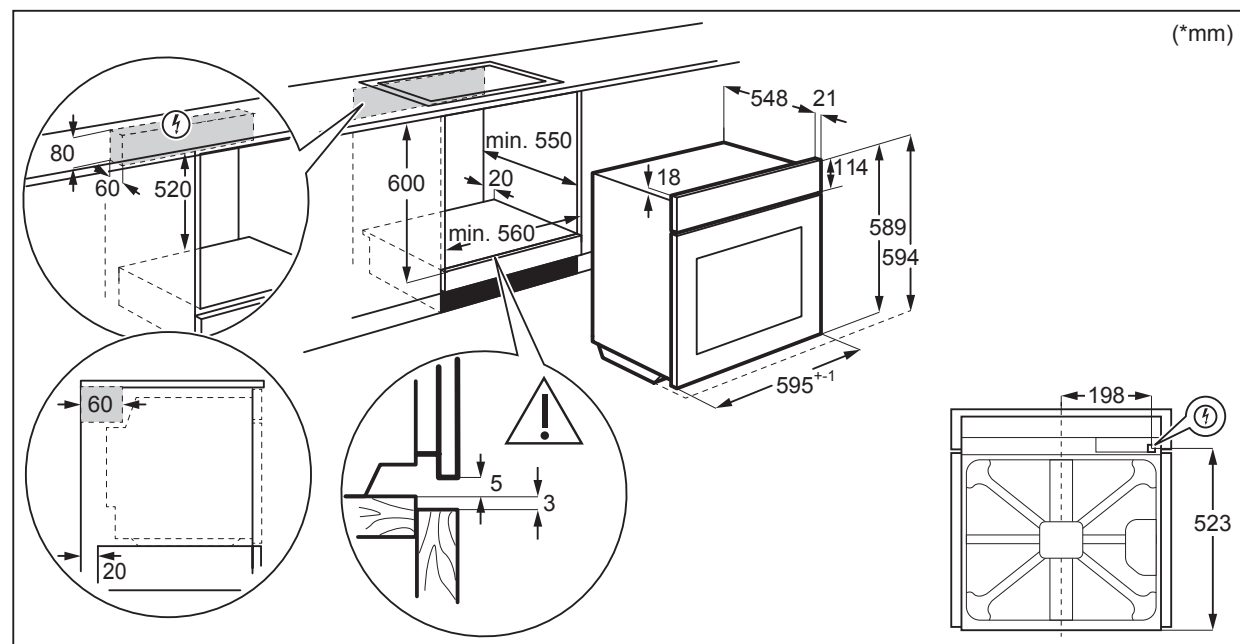

Dimension Guide

Built-in Oven

Model:

KOCBP21XA

Wall Mount

Underbench

Please note! Dimensions to be used as a guide only. All customers MUST refer to the user manual supplied with the product for detailed installation instructions.