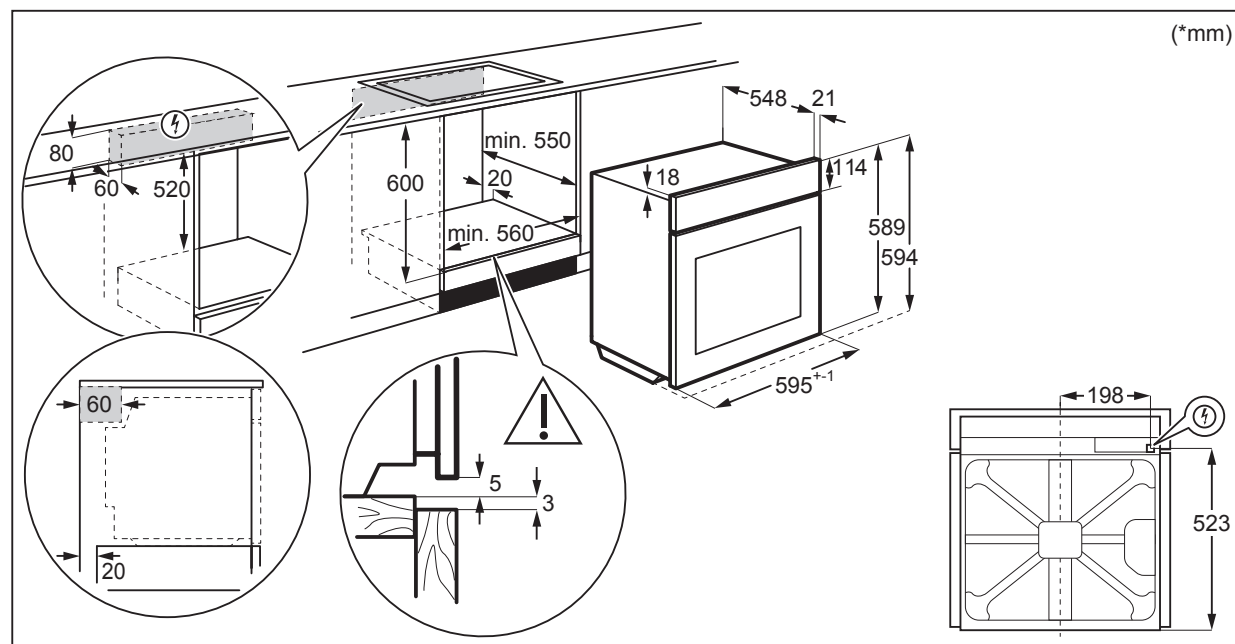

Dimension Guide

Built-in Oven

Model:
KVLBE00X

Wall Mount

Underbench

Please note! Dimensions to be used as a guide only. All customers MUST refer to the user manual supplied with the product for detailed installation instructions.
KVLBE00X_Dim_Apr21