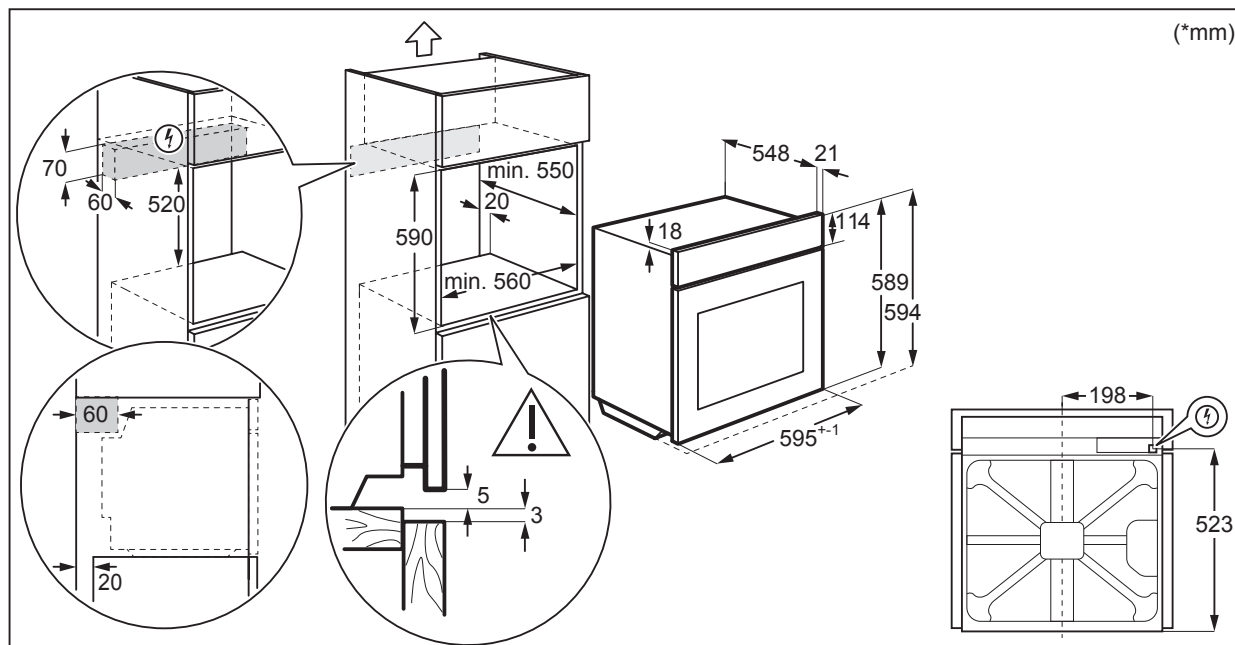

Dimension Guide

Built-in Oven

Model:
KVLBE00X

Wall Mount

Underbench

Please note! Dimensions to be used as a guide only. All customers MUST refer to the user manual supplied with the product for detailed installation instructions.
KVLBE00X_Dim_Apr21