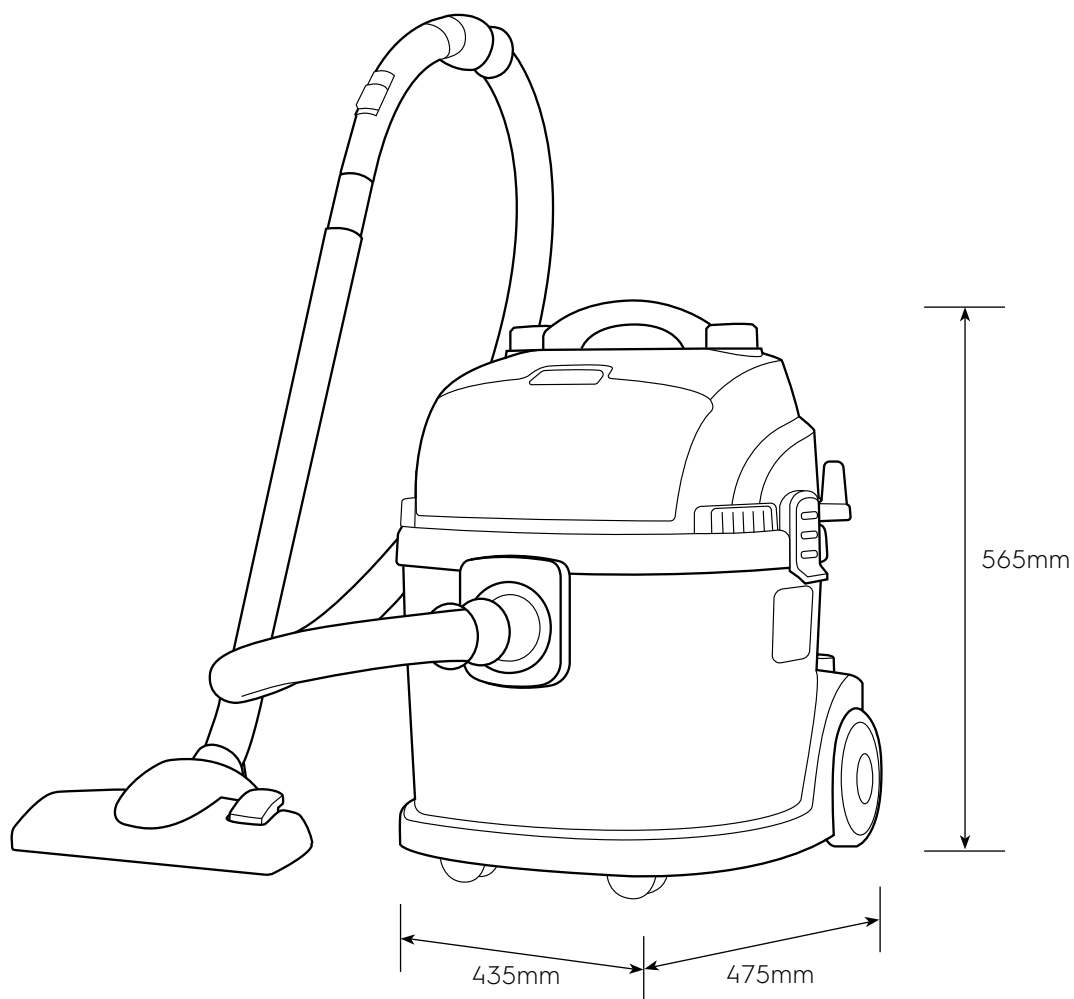

Dimension Guide

Bagged Wet and Dry vacuum cleaner

Model:
Z931

Dimensions			
	width	height	depth
Product (mm)	435	565	475

Please note! Dimensions to be used as a guide only. All customers MUST refer to the user manual supplied with the product for detailed installation instructions.
© 2021 Electrolux S.E.A PTE. LTD. E_DIM_Z931_Jun21