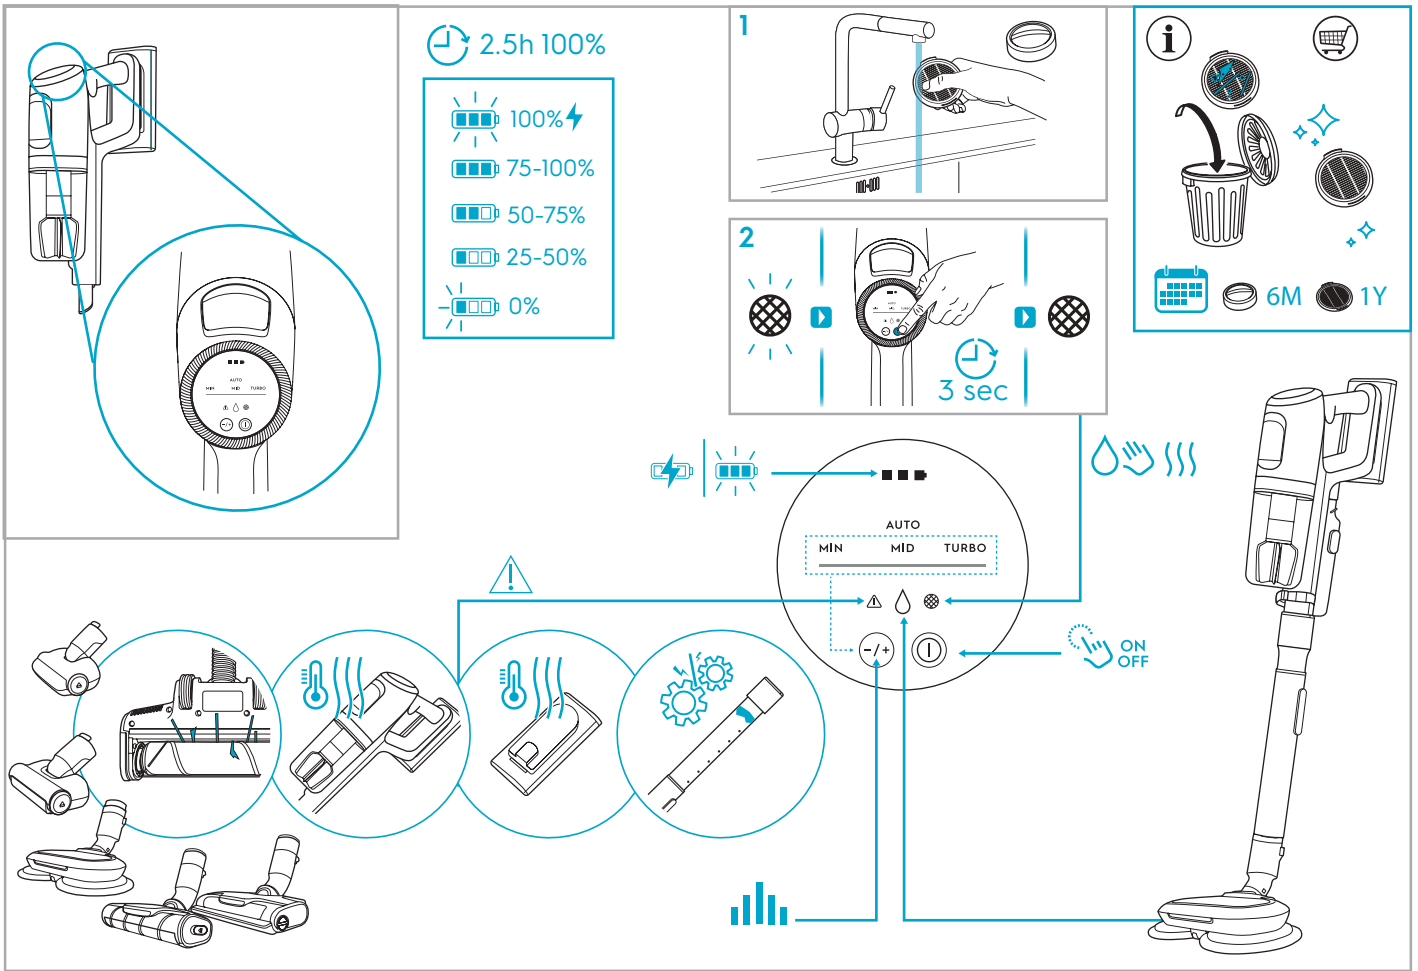

 Carpet  Hard Floor

www.electrolux.com

⌚ 2.5h 100%

-  100%
-  75-100%
-  50-75%
-  25-50%
-  0%

1. ⌚ 2.5h 100%

2. ⌚ 2.5h 100%

ON OFF

 www.electrolux.com