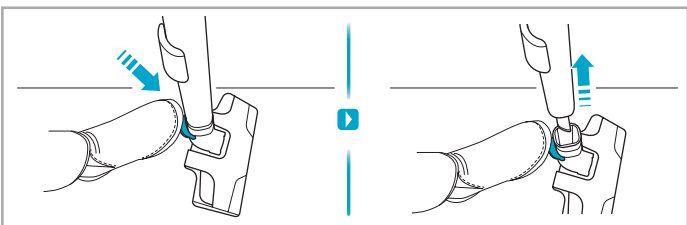

 Carpet  Hard Floor

www.electrolux.com

⌚ 2.5h 100%

-  100%
-  75-100%
-  50-75%
-  25-50%
-  0%

1. ⌚ 2.5h 100%

2. ⌚ 2.5h 100%

ON OFF

 www.electrolux.com