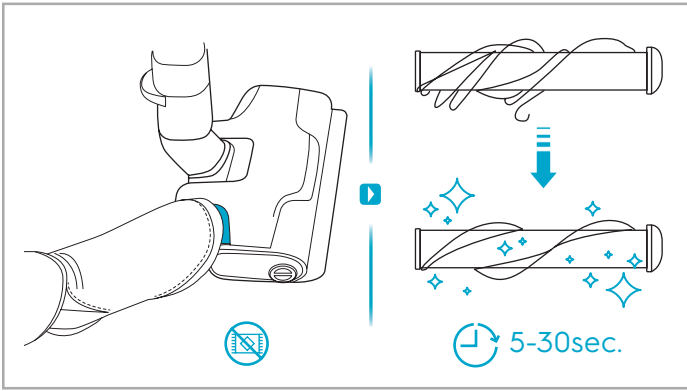

 Carpet  Hard Floor

www.electrolux.com

⌚ 2.5h 100%

-  100%
-  75-100%
-  50-75%
-  25-50%
-  0%

1. ⌚ 2.5h 100%

2. ⌚ 2.5h 100%

ON OFF

 www.electrolux.com