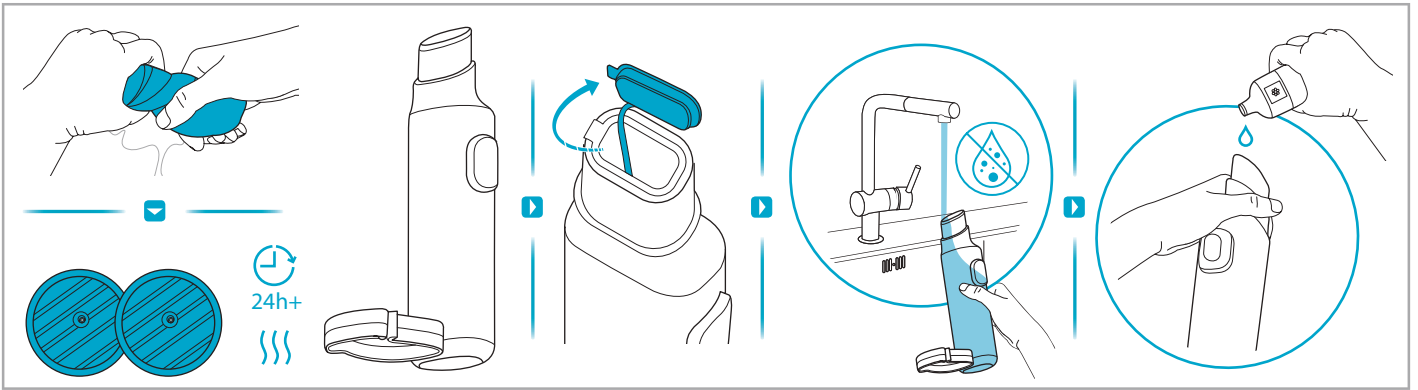

 Carpet  Hard Floor

www.electrolux.com

⌚ 2.5h 100%

-  100%
-  75-100%
-  50-75%
-  25-50%
-  0%

1. ⌚ 2.5h 100%

2. ⌚ 2.5h 100%

ON OFF

 www.electrolux.com