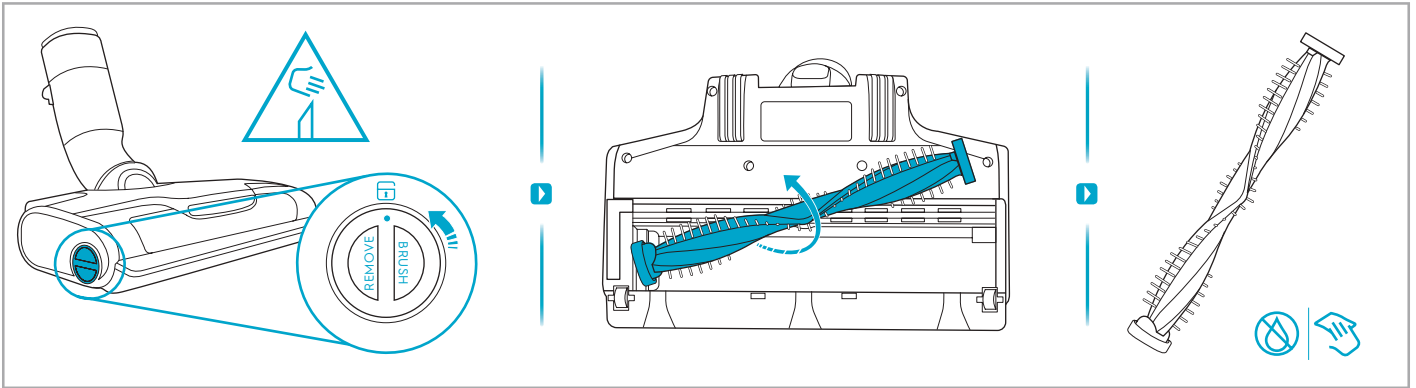

 Carpet  Hard Floor

www.electrolux.com

⌚ 2.5h 100%

-  100%
-  75-100%
-  50-75%
-  25-50%
-  0%

1. ⌚ 2.5h 100%

2. ⌚ 2.5h 100%

ON OFF

 www.electrolux.com