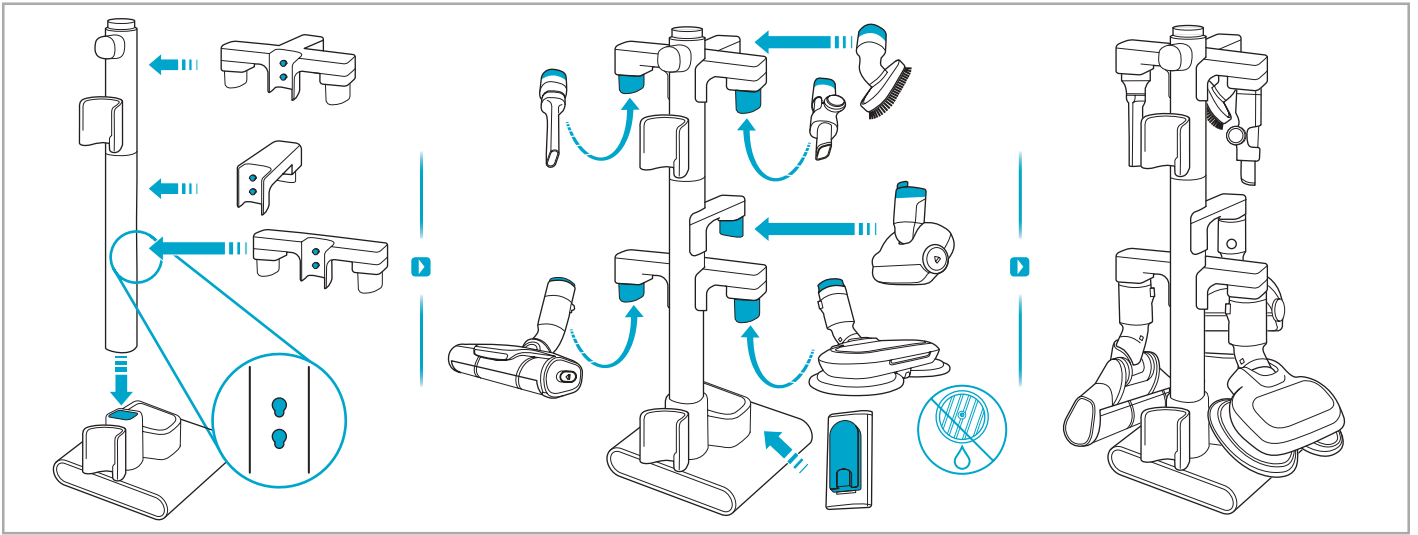

 Carpet  Hard Floor

www.electrolux.com

⌚ 2.5h 100%

-  100%
-  75-100%
-  50-75%
-  25-50%
-  0%

1. ⌚ 2.5h 100%

2. ⌚ 2.5h 100%

ON OFF

 www.electrolux.com