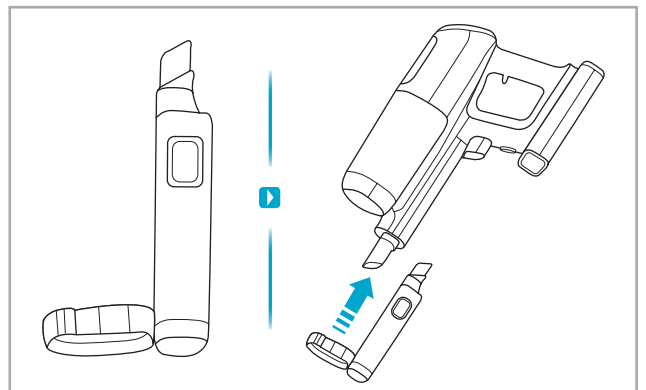

 Carpet  Hard Floor

www.electrolux.com

⌚ 2.5h 100%

-  100%
-  75-100%
-  50-75%
-  25-50%
-  0%

1. ⌚ 2.5h 100%

2. ⌚ 2.5h 100%

ON OFF

 www.electrolux.com