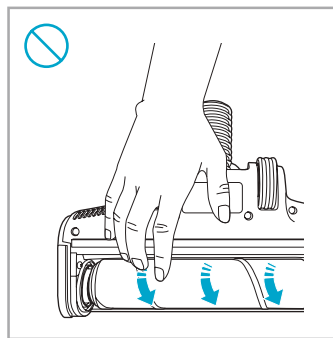

 Carpet  Hard Floor

www.electrolux.com

⌚ 2.5h 100%

-  100%
-  75-100%
-  50-75%
-  25-50%
-  0%

1. ⌚ 2.5h 100%

2. ⌚ 2.5h 100%

ON OFF

 www.electrolux.com