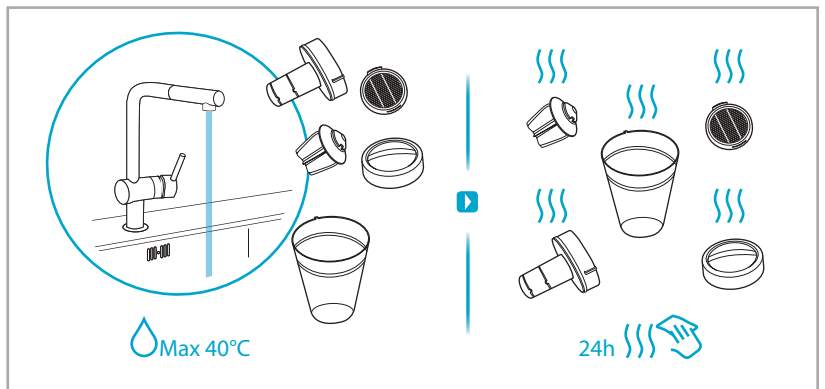

 Carpet  Hard Floor

www.electrolux.com

⌚ 2.5h 100%

-  100%
-  75-100%
-  50-75%
-  25-50%
-  0%

1. ⌚ 2.5h 100%

2. ⌚ 2.5h 100%

ON OFF

 www.electrolux.com