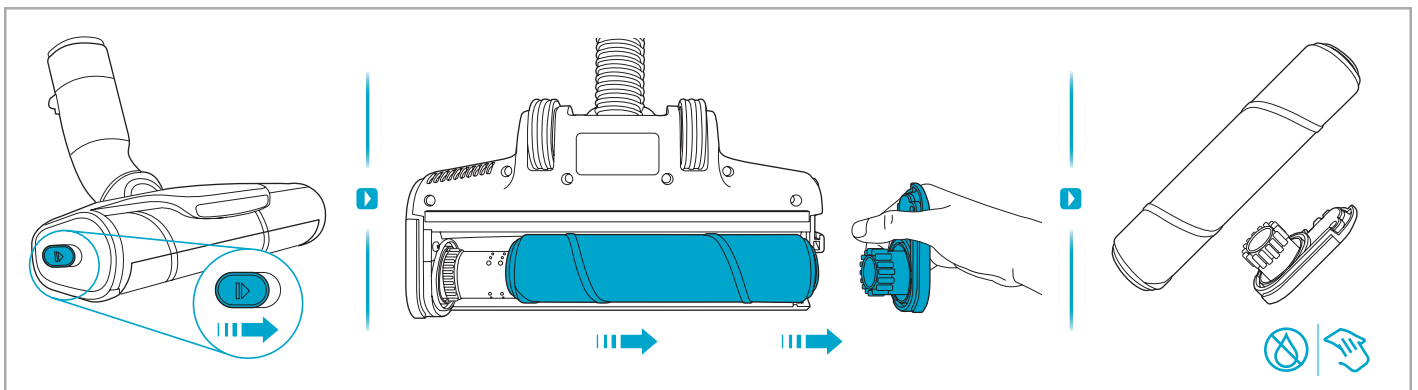

 Carpet  Hard Floor

www.electrolux.com

⌚ 2.5h 100%

-  100%
-  75-100%
-  50-75%
-  25-50%
-  0%

1. ⌚ 2.5h 100%

2. ⌚ 2.5h 100%

ON OFF

 www.electrolux.com