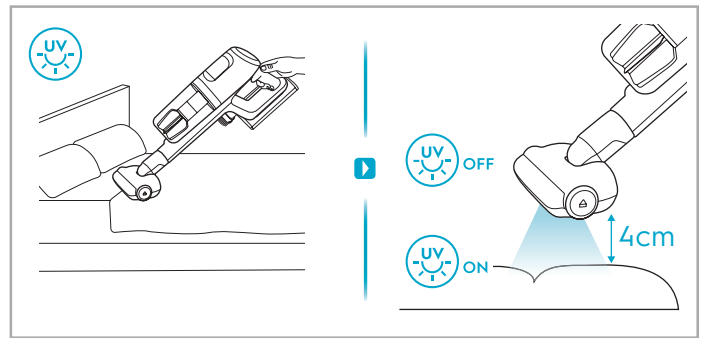

 Carpet  Hard Floor

www.electrolux.com

⌚ 2.5h 100%

-  100%
-  75-100%
-  50-75%
-  25-50%
-  0%

1. ⌚ 2.5h 100%

2. ⌚ 2.5h 100%

ON OFF

 www.electrolux.com