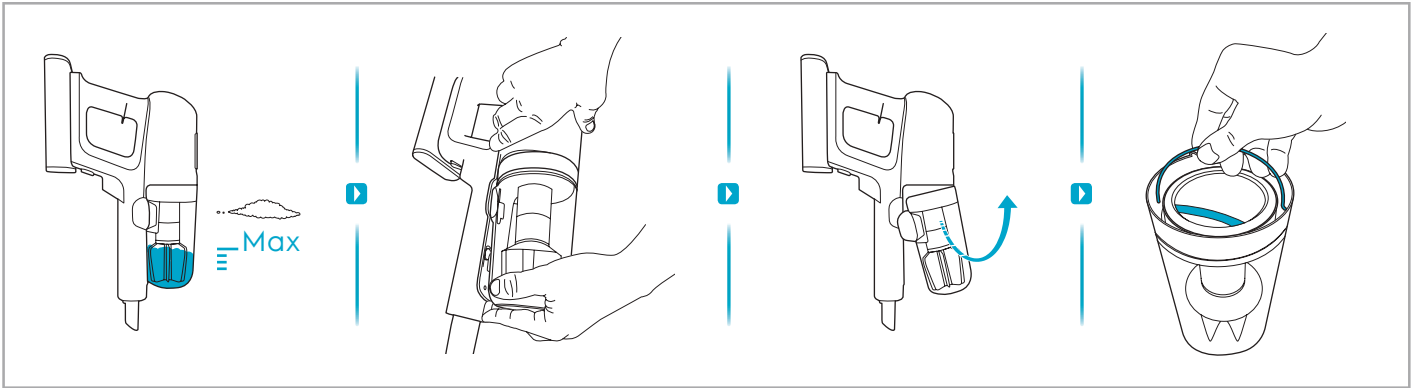

 Carpet  Hard Floor

www.electrolux.com

⌚ 2.5h 100%

-  100%
-  75-100%
-  50-75%
-  25-50%
-  0%

1. ⌚ 2.5h 100%

2. ⌚ 2.5h 100%

ON OFF

 www.electrolux.com