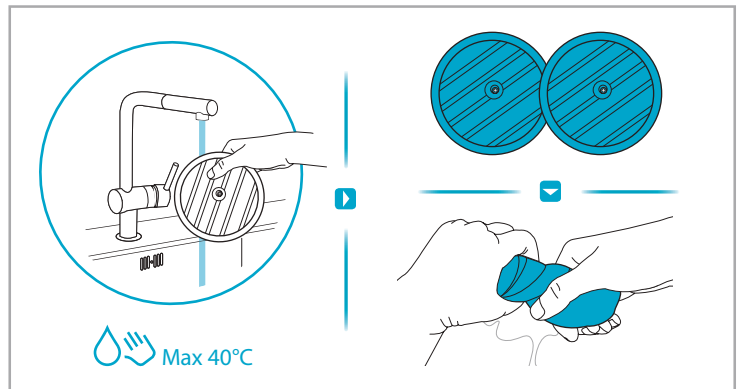

 Carpet  Hard Floor

www.electrolux.com

⌚ 2.5h 100%

-  100%
-  75-100%
-  50-75%
-  25-50%
-  0%

1. ⌚ 2.5h 100%

2. ⌚ 2.5h 100%

ON OFF

 www.electrolux.com