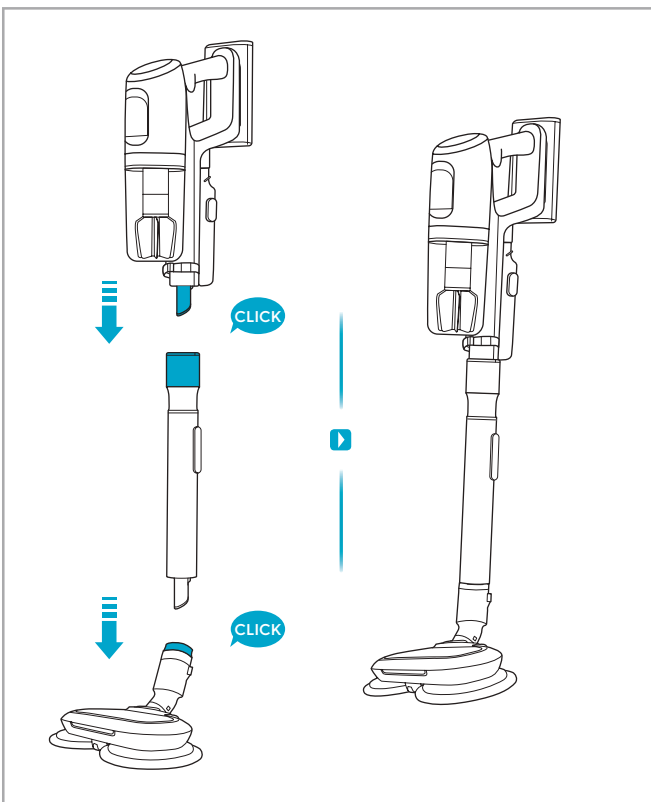

 Carpet  Hard Floor

www.electrolux.com

⌚ 2.5h 100%

-  100%
-  75-100%
-  50-75%
-  25-50%
-  0%

1. ⌚ 2.5h 100%

2. ⌚ 2.5h 100%

ON OFF

 www.electrolux.com