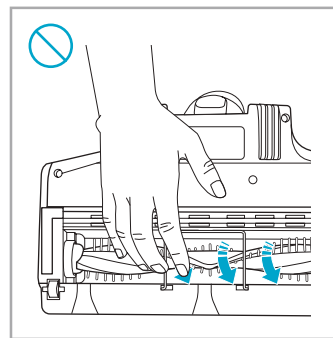

 Carpet  Hard Floor

www.electrolux.com

⌚ 2.5h 100%

-  100%
-  75-100%
-  50-75%
-  25-50%
-  0%

1. ⌚ 2.5h 100%

2. ⌚ 2.5h 100%

ON OFF

 www.electrolux.com