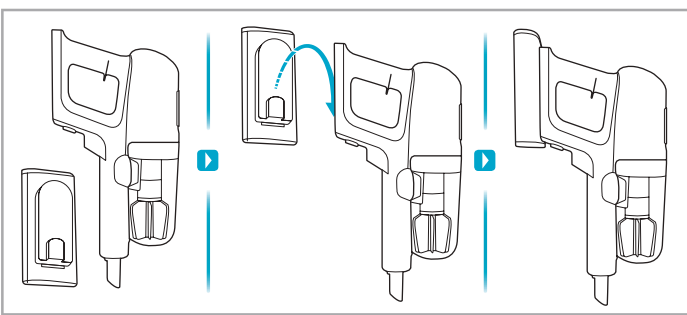

 Carpet  Hard Floor

www.electrolux.com

⌚ 2.5h 100%

-  100%
-  75-100%
-  50-75%
-  25-50%
-  0%

1. ⌚ 2.5h 100%

2. ⌚ 2.5h 100%

ON OFF

 www.electrolux.com