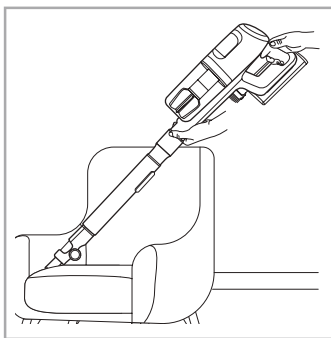

 Carpet  Hard Floor

www.electrolux.com

⌚ 2.5h 100%

-  100%
-  75-100%
-  50-75%
-  25-50%
-  0%

1. ⌚ 2.5h 100%

2. ⌚ 2.5h 100%

ON OFF

 www.electrolux.com