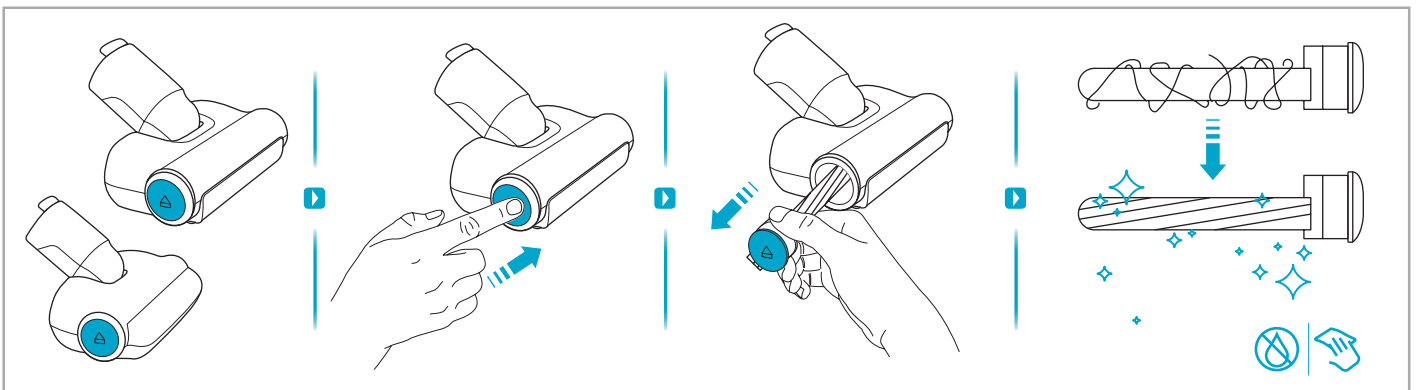

 Carpet  Hard Floor

www.electrolux.com

⌚ 2.5h 100%

-  100%
-  75-100%
-  50-75%
-  25-50%
-  0%

1. ⌚ 2.5h 100%

2. ⌚ 2.5h 100%

ON OFF

 www.electrolux.com