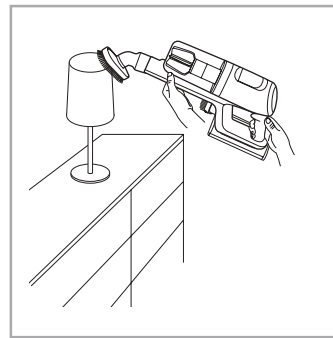

 Carpet  Hard Floor

www.electrolux.com

⌚ 2.5h 100%

-  100%
-  75-100%
-  50-75%
-  25-50%
-  0%

1. ⌚ 2.5h 100%

2. ⌚ 2.5h 100%

ON OFF

 www.electrolux.com