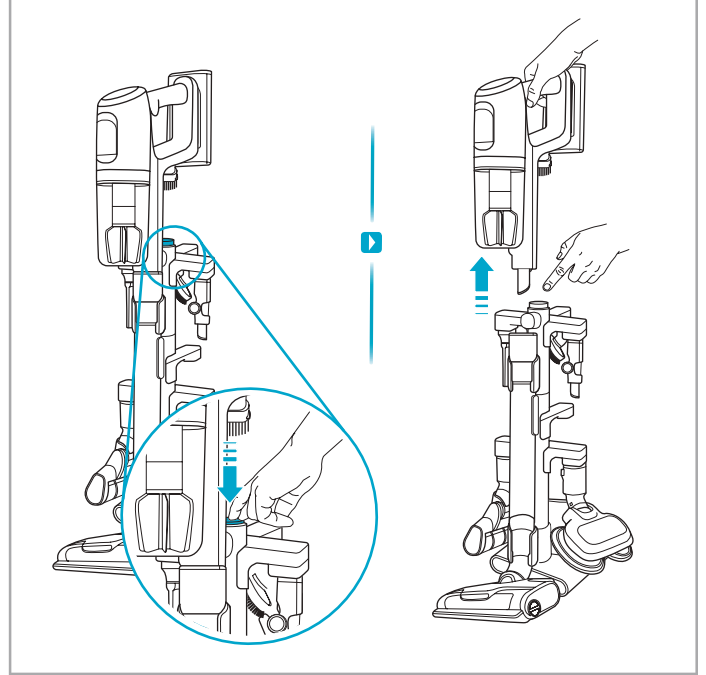

 Carpet  Hard Floor

www.electrolux.com

⌚ 2.5h 100%

-  100%
-  75-100%
-  50-75%
-  25-50%
-  0%

1. ⌚ 2.5h 100%

2. ⌚ 2.5h 100%

ON OFF

 www.electrolux.com