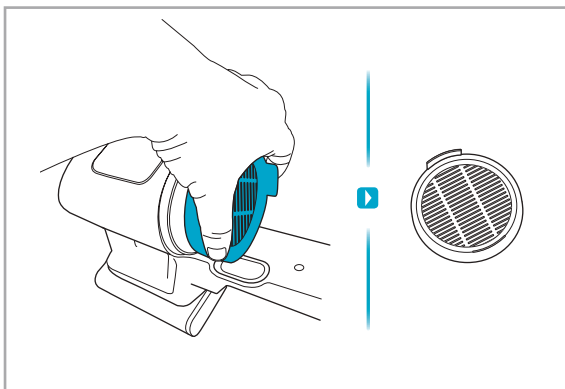

 Carpet  Hard Floor

www.electrolux.com

⌚ 2.5h 100%

-  100%
-  75-100%
-  50-75%
-  25-50%
-  0%

1. ⌚ 2.5h 100%

2. ⌚ 2.5h 100%

ON OFF

 www.electrolux.com