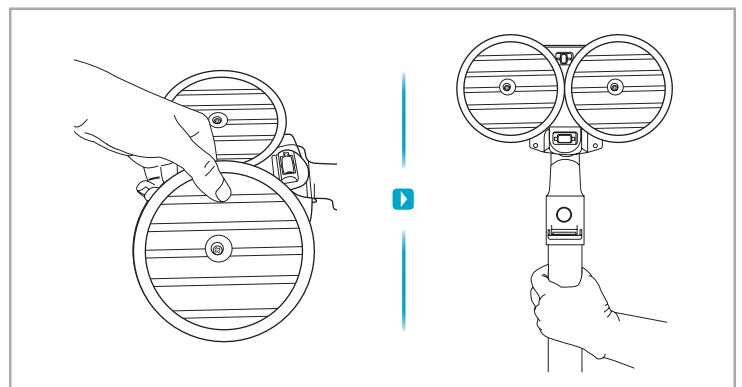

 Carpet  Hard Floor

www.electrolux.com

⌚ 2.5h 100%

-  100%
-  75-100%
-  50-75%
-  25-50%
-  0%

1. ⌚ 2.5h 100%

2. ⌚ 2.5h 100%

ON OFF

 www.electrolux.com