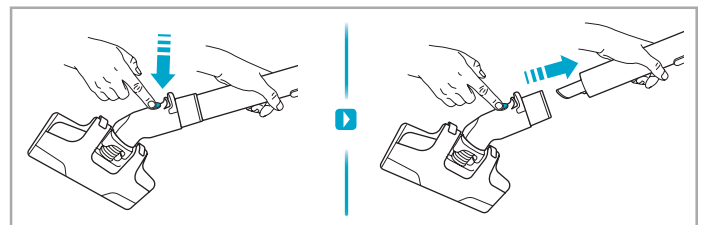

 Carpet  Hard Floor

www.electrolux.com

⌚ 2.5h 100%

-  100%
-  75-100%
-  50-75%
-  25-50%
-  0%

1. ⌚ 2.5h 100%

2. ⌚ 2.5h 100%

ON OFF

 www.electrolux.com