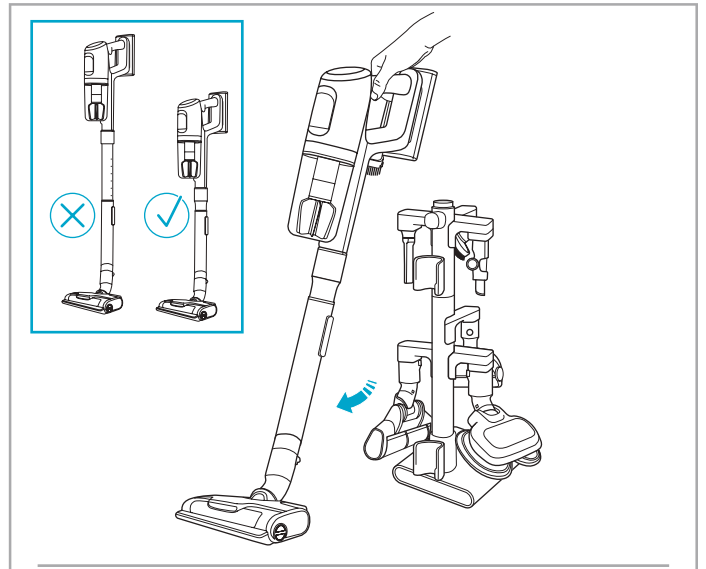

 Carpet  Hard Floor

www.electrolux.com

⌚ 2.5h 100%

-  100%
-  75-100%
-  50-75%
-  25-50%
-  0%

1. ⌚ 2.5h 100%

2. ⌚ 2.5h 100%

ON OFF

 www.electrolux.com