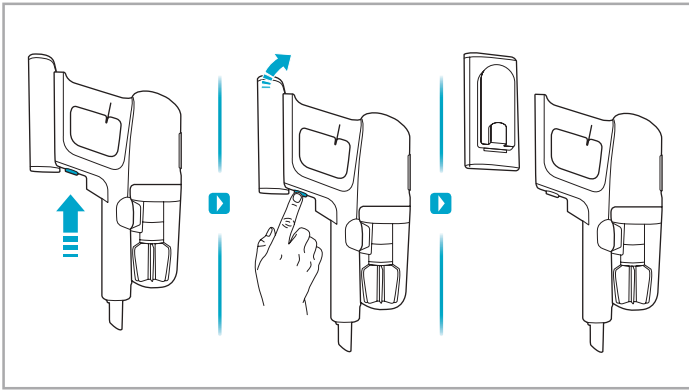

 Carpet  Hard Floor

www.electrolux.com

⌚ 2.5h 100%

-  100%
-  75-100%
-  50-75%
-  25-50%
-  0%

1. ⌚ 2.5h 100%

2. ⌚ 2.5h 100%

ON OFF

 www.electrolux.com