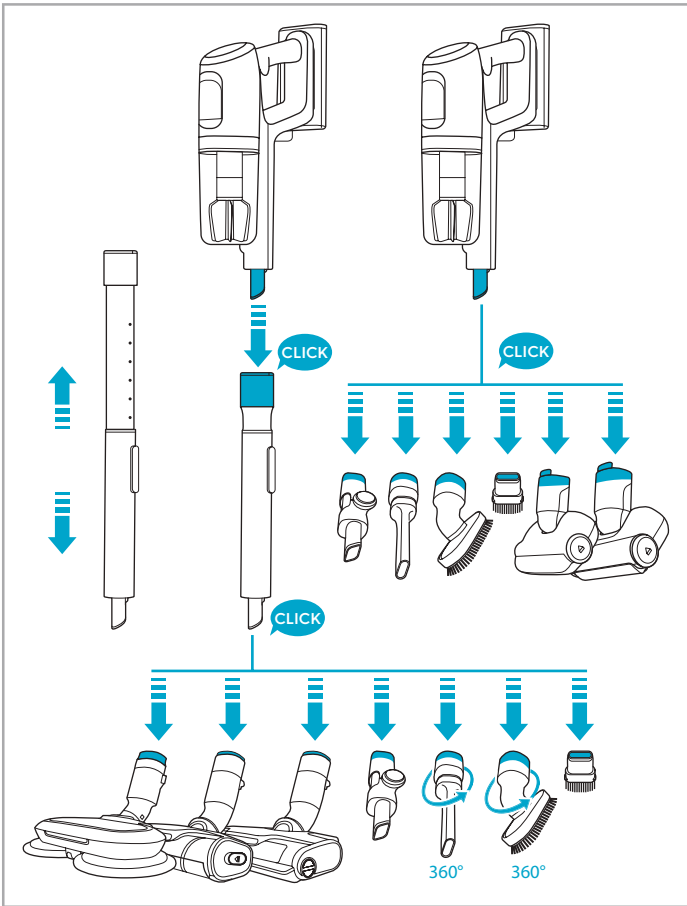

 Carpet  Hard Floor

www.electrolux.com

⌚ 2.5h 100%

-  100%
-  75-100%
-  50-75%
-  25-50%
-  0%

1. ⌚ 2.5h 100%

2. ⌚ 2.5h 100%

ON OFF

 www.electrolux.com

					
ESKW4 900 923 436 Yearly performance Kit	KIT23 900 923 383 Home and car kit	KIT22 900 923 354 Duster kit	ZE155 900 923 379 PetPro+	ZE149 900 923 380 BedProPower+	ZE149A 900 923 381 BedProPowerUV+
					
ZE156 900 923 369 PowerPro hard floor nozzle	ZE157 900 923 438 PowerPro mop nozzle	ZE158 900 923 440 Standard pads	ZE159 900 923 442 Delicate pads	ZE146 900 923 361 Duster	ZE153 900 923 405 Trinity pet nozzle