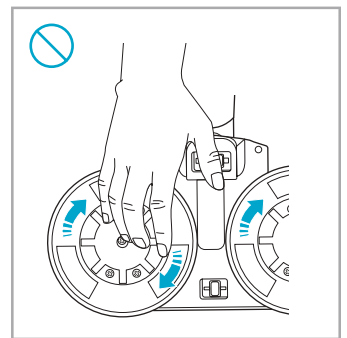

 Carpet  Hard Floor

www.electrolux.com

⌚ 2.5h 100%

-  100%
-  75-100%
-  50-75%
-  25-50%
-  0%

1. ⌚ 2.5h 100%

2. ⌚ 2.5h 100%

ON OFF

 www.electrolux.com