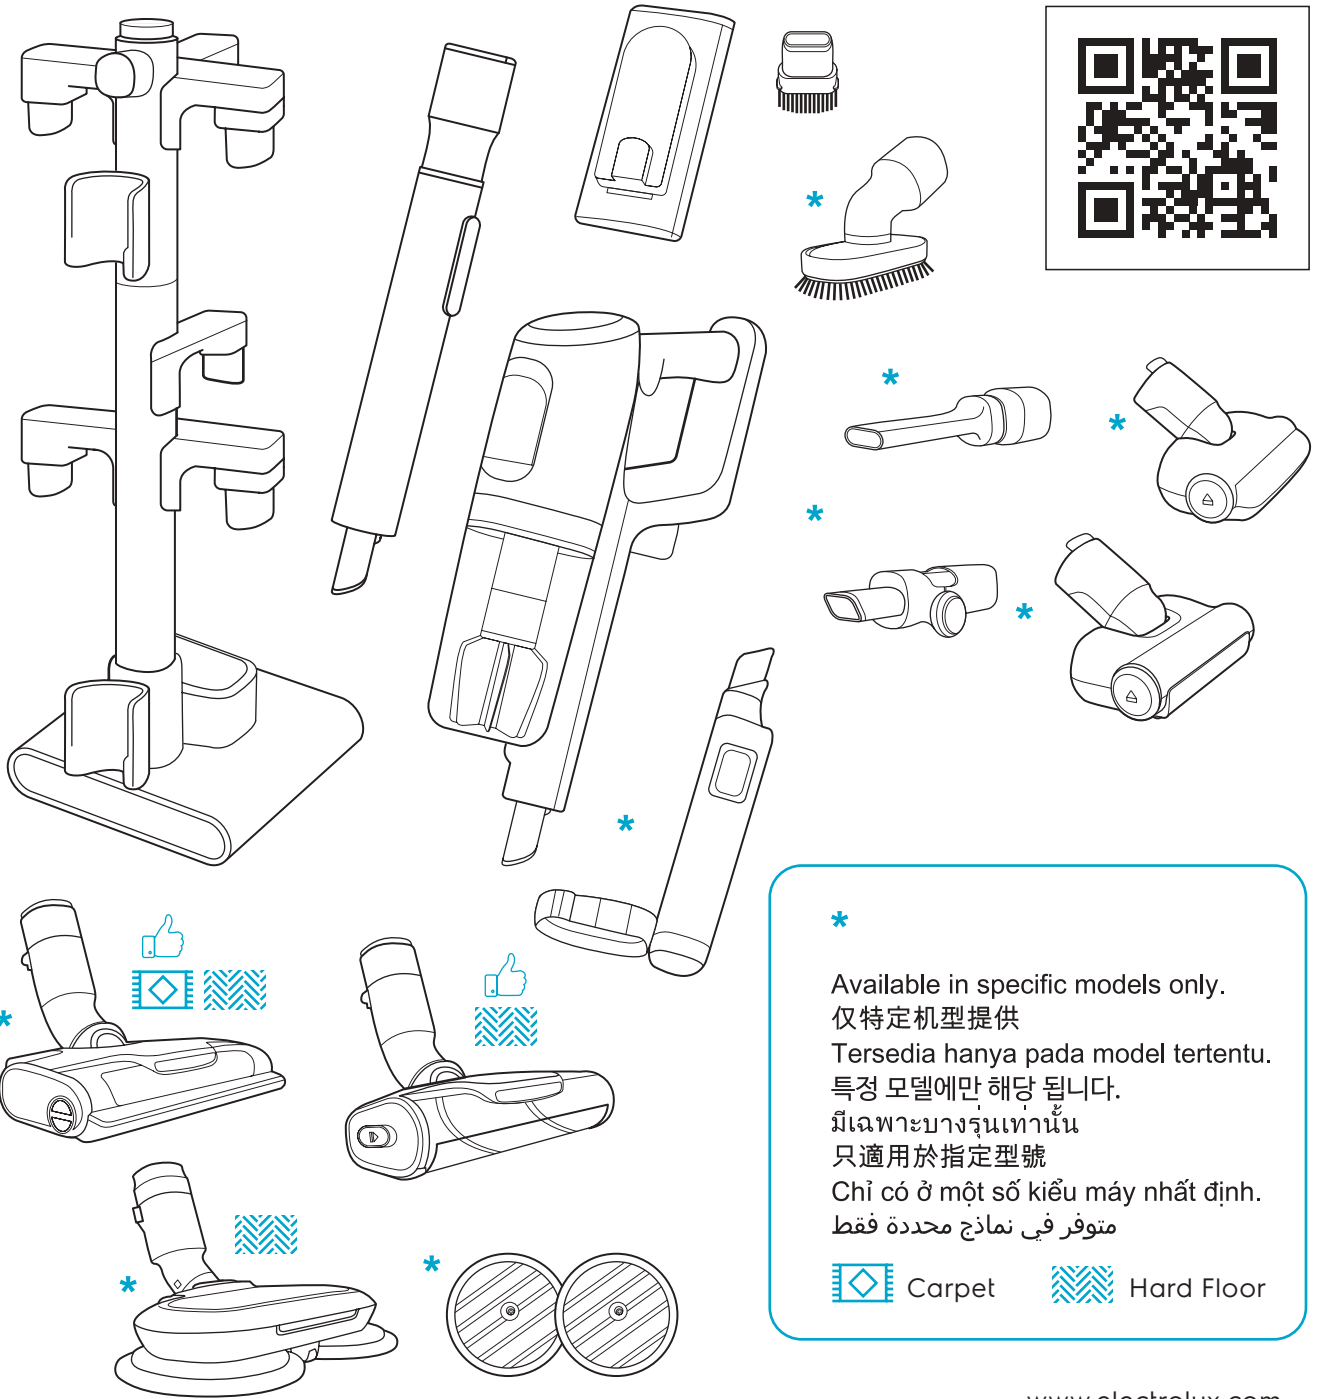

* Available in specific models only.
仅特定机型提供
Tersedia hanya pada model tertentu.
특정 모델에만 해당 됩니다.
มีเฉพาะบางรุ่นเท่านั้น
只適用於指定型號
Chỉ có ở một số kiểu máy nhất định.
متوفر في نماذج محددة فقط

Carpet Hard Floor

www.electrolux.com

⌚ 2.5h 100%

- 100%
- 75-100%
- 50-75%
- 25-50%
- 0%

1. ⌚ 2.5h 100%

2. ⌚ 2.5h 100%

ON OFF