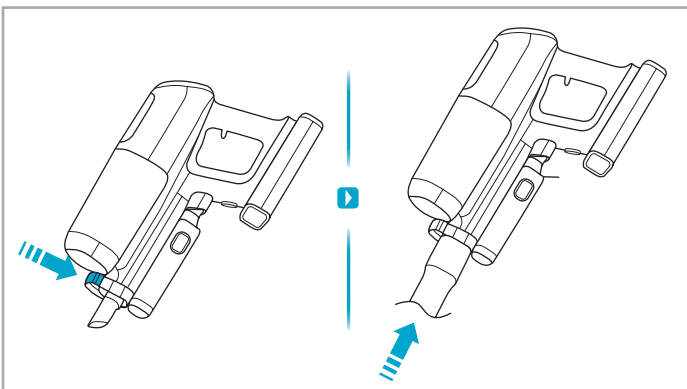

 Carpet  Hard Floor

www.electrolux.com

⌚ 2.5h 100%

-  100%
-  75-100%
-  50-75%
-  25-50%
-  0%

1. ⌚ 2.5h 100%

2. ⌚ 2.5h 100%

ON OFF

 www.electrolux.com