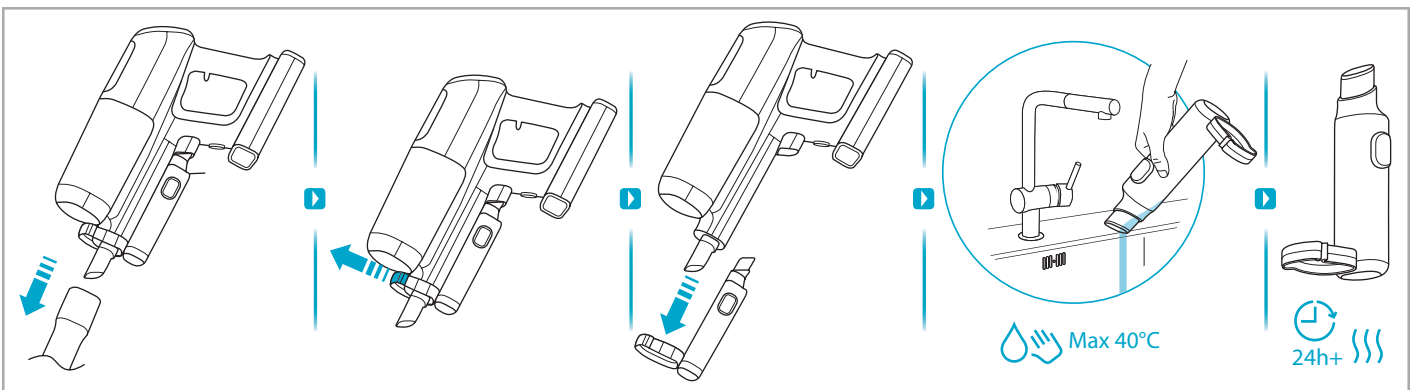

 Carpet  Hard Floor

www.electrolux.com

⌚ 2.5h 100%

-  100%
-  75-100%
-  50-75%
-  25-50%
-  0%

1. ⌚ 2.5h 100%

2. ⌚ 2.5h 100%

ON OFF

 www.electrolux.com