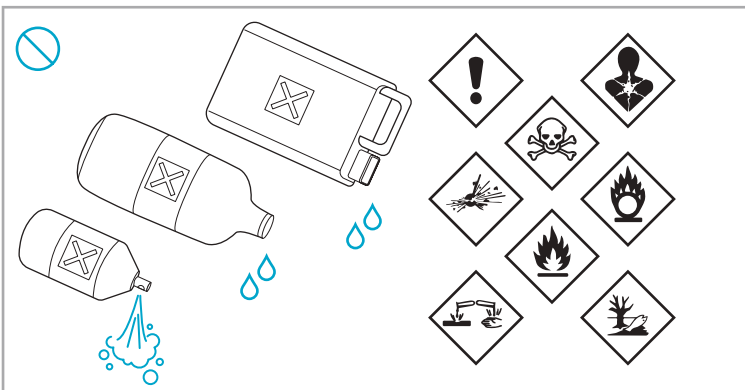

 Carpet  Hard Floor

www.electrolux.com

⌚ 2.5h 100%

-  100%
-  75-100%
-  50-75%
-  25-50%
-  0%

1. ⌚ 2.5h 100%

2. ⌚ 2.5h 100%

ON OFF

 www.electrolux.com