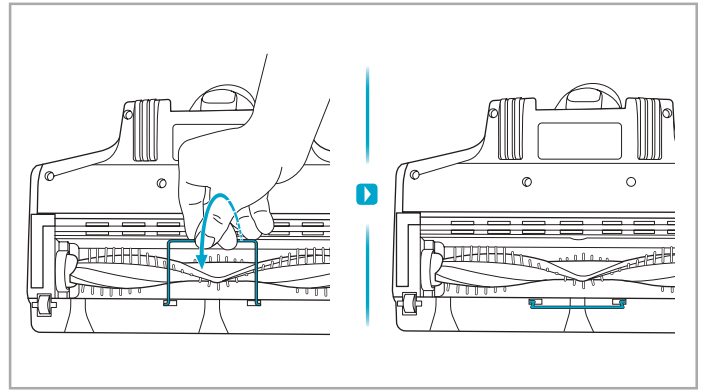

 Carpet  Hard Floor

www.electrolux.com

⌚ 2.5h 100%

-  100%
-  75-100%
-  50-75%
-  25-50%
-  0%

1. ⌚ 2.5h 100%

2. ⌚ 2.5h 100%

ON OFF

 www.electrolux.com