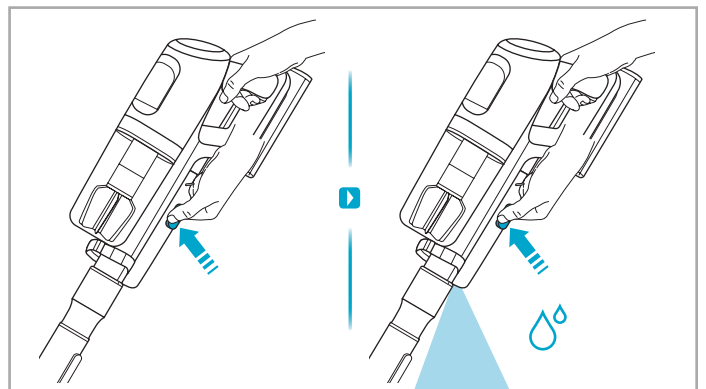

 Carpet  Hard Floor

www.electrolux.com

⌚ 2.5h 100%

-  100%
-  75-100%
-  50-75%
-  25-50%
-  0%

1. ⌚ 2.5h 100%

2. ⌚ 2.5h 100%

ON OFF

 www.electrolux.com