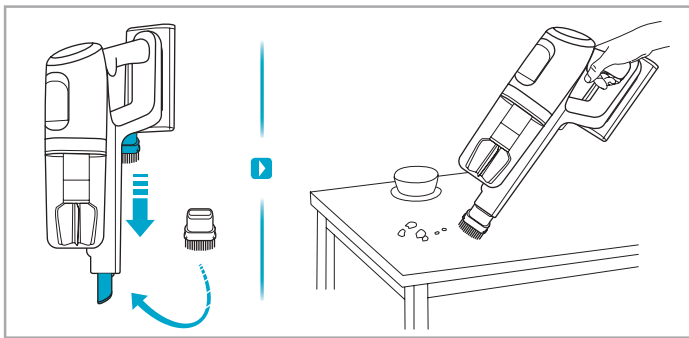

 Carpet  Hard Floor

www.electrolux.com

⌚ 2.5h 100%

-  100%
-  75-100%
-  50-75%
-  25-50%
-  0%

1. ⌚ 2.5h 100%

2. ⌚ 2.5h 100%

ON OFF

 www.electrolux.com