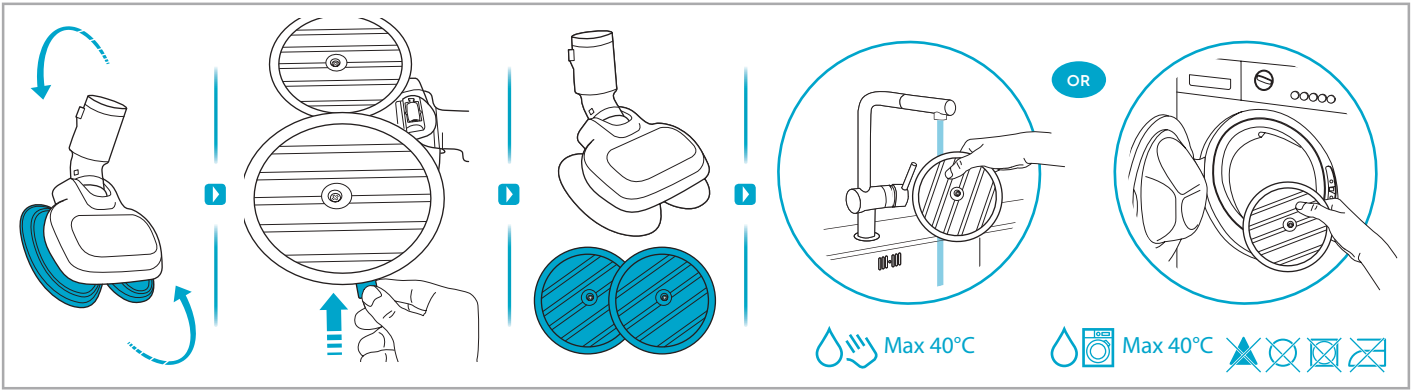

 Carpet  Hard Floor

www.electrolux.com

⌚ 2.5h 100%

-  100%
-  75-100%
-  50-75%
-  25-50%
-  0%

1. ⌚ 2.5h 100%

2. ⌚ 2.5h 100%

ON OFF

 www.electrolux.com