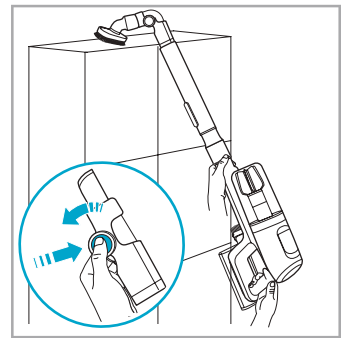

 Carpet  Hard Floor

www.electrolux.com

⌚ 2.5h 100%

-  100%
-  75-100%
-  50-75%
-  25-50%
-  0%

1. ⌚ 2.5h 100%

2. ⌚ 2.5h 100%

ON OFF

 www.electrolux.com