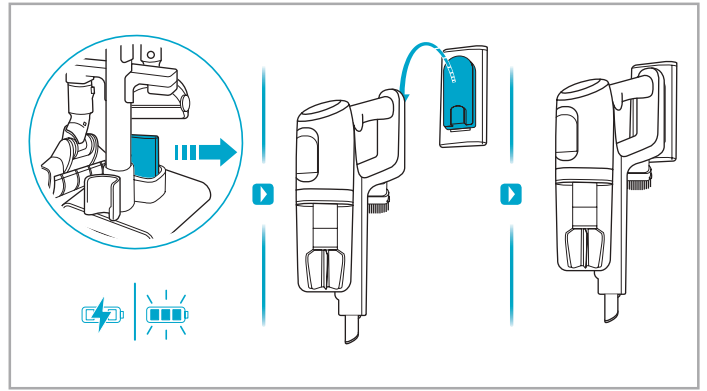

 Carpet  Hard Floor

www.electrolux.com

⌚ 2.5h 100%

-  100%
-  75-100%
-  50-75%
-  25-50%
-  0%

1. ⌚ 2.5h 100%

2. ⌚ 2.5h 100%

ON OFF

 www.electrolux.com