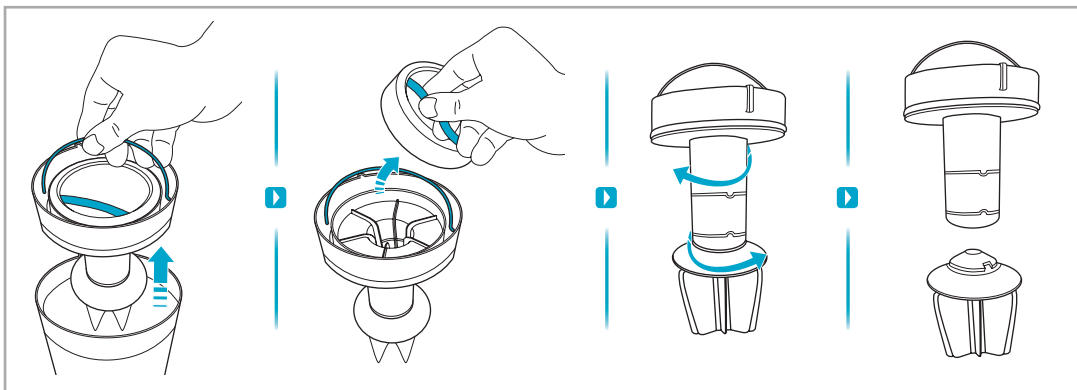

 Carpet  Hard Floor

www.electrolux.com

⌚ 2.5h 100%

-  100%
-  75-100%
-  50-75%
-  25-50%
-  0%

1. ⌚ 2.5h 100%

2. ⌚ 2.5h 100%

ON OFF

 www.electrolux.com